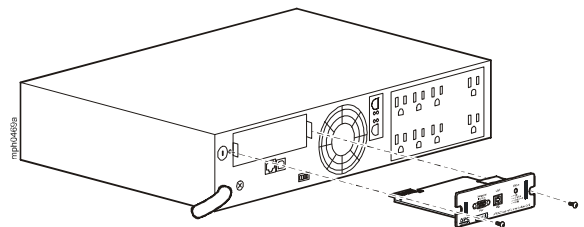

Contents of Package

Legacy Communications SmartSlot Card

Serial Cable

Note: For USB operation, use the USB cable supplied with the UPS or a standard USB 2.0 compliant A-B cable.

Note: Connecting accessories to the Computer Interface Port is not supported.

Installing the card in the UPS

Note: You can install the card while the UPS is turned on. Both screws must be reinstalled in order to ensure proper operation of the card.

1. Remove the two screws holding the cover on the SmartSlot with a #2 Phillips-head screwdriver.
2. Orient the card with the card guides and slide it in. If the tabs on the housing do not match the slots on the card, the card is not compatible with the UPS.
3. Reinstall both screws removed in step 1.