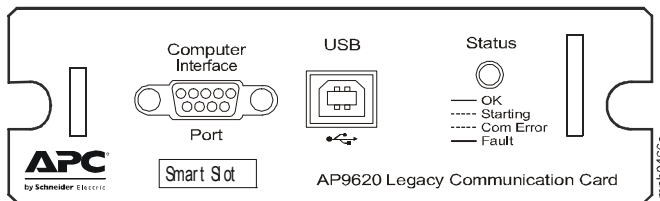

by Schneider Electric

Legacy Communications SmartSlot™ Card (AP9620) — Installation and Start-up Guide

Warning: The Legacy Communications SmartSlot Card must only be used in a UPS that has an RJ-45 connector used for serial communications. These units also have plastic tabs extending from the SmartSlot.

Contents of Package

Legacy Communications SmartSlot Card

Serial Cable

Note: For USB operation, use the USB cable supplied with the UPS or a standard USB 2.0 compliant A-B cable.

Note: Connecting accessories to the Computer Interface Port is not supported.

Installing the card in the UPS

Note: You can install the card while the UPS is turned on. Both screws must be reinstalled in order to ensure proper operation of the card.

1. Remove the two screws holding the cover on the SmartSlot with a #2 Phillips-head screwdriver.
2. Orient the card with the card guides and slide it in. If the tabs on the housing do not match the slots on the card, the card is not compatible with the UPS.
3. Reinstall both screws removed in step 1.

Card status indicators

| | |
|----------------|---|
| Solid Green | The card is operating correctly. |
| Flashing Green | The card is initializing. After a few seconds it should turn solid green. |
| Solid Red | The card is incompatible with this UPS. Check apc.com for a firmware update. |
| Flashing Red | The card has a fault. Call APC technical support. |