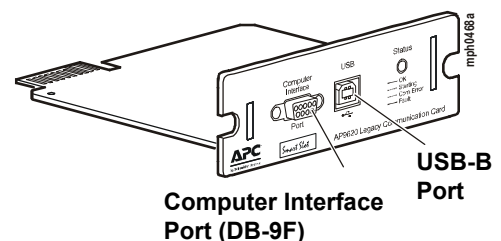

Contents of Package

Legacy Communications SmartSlot Card

Serial Cable

Note: For USB operation, use the USB cable supplied with the UPS or a standard USB 2.0 compliant A-B cable.

Note: Connecting accessories to the Computer Interface Port is not supported.

Installing the card in the UPS

Note: You can install the card while the UPS is turned on. Both screws must be reinstalled in order to ensure proper operation of the card.

1. Remove the two screws holding the cover on the SmartSlot with a #2 Phillips-head screwdriver.
2. Orient the card with the card guides and slide it in. If the tabs on the housing do not match the slots on the card, the card is not compatible with the UPS.
3. Reinstall both screws removed in step 1.

Card status indicators

| | |
|----------------|---|
| Solid Green | The card is operating correctly. |
| Flashing Green | The card is initializing. After a few seconds it should turn solid green. |
| Solid Red | The card is incompatible with this UPS. Check apc.com for a firmware update. |
| Flashing Red | The card has a fault. Call APC technical support. |

Connecting the communication cable

You must choose to use either the USB or the Computer Interface Port. Only one can be functional at a time.

Note: The communication interfaces on the UPS are disabled when the card is installed.