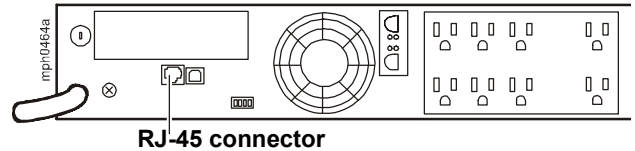

by Schneider Electric

Legacy Communications SmartSlot™ Card (AP9620) — Installation and Start-up Guide

Warning: The Legacy Communications SmartSlot Card must only be used in a UPS that has an RJ-45 connector used for serial communications. These units also have plastic tabs extending from the SmartSlot.

Contents of Package

Legacy Communications SmartSlot Card

Serial Cable

Note: For USB operation, use the USB cable supplied with the UPS or a standard USB 2.0 compliant A-B cable.

Note: Connecting accessories to the Computer Interface Port is not supported.

Installing the card in the UPS

Note: You can install the card while the UPS is turned on. Both screws must be reinstalled in order to ensure proper operation of the card.

1. Remove the two screws holding the cover on the SmartSlot with a #2 Phillips-head screwdriver.
2. Orient the card with the card guides and slide it in. If the tabs on the housing do not match the slots on the card, the card is not compatible with the UPS.
3. Reinstall both screws removed in step 1.