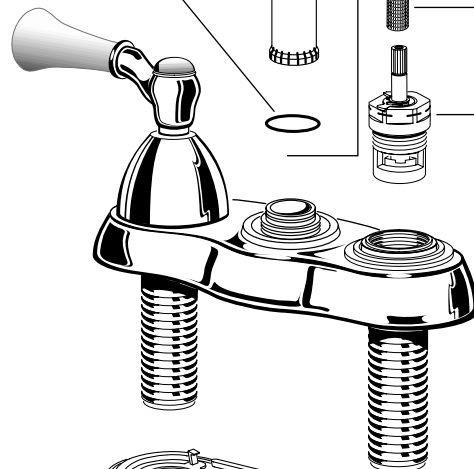

Bar Sink Faucet

MODEL NUMBER

4223

M926266-YYY0A
SPOUT KIT

66070-YYY0A
AERATOR

M961162-0070A
INDEX BUTTON (HOT)
M961163-0070A
INDEX BUTTON (COLD)

A918572-0070A
HANDLE SCREW

M962243-YYY0A
LEVER HANDLE

923012-0070A
SPOUT CLIP

073542-0070A
O-RING

M918049-0070A
ADAPTER

994053-0070A
VALVE

Replace the "YYY" with appropriate finish code

CHROME	002
SATIN	295

M923048-0070A
PUTTY PLATE

065800-0070A
ATTACHMENT NUT