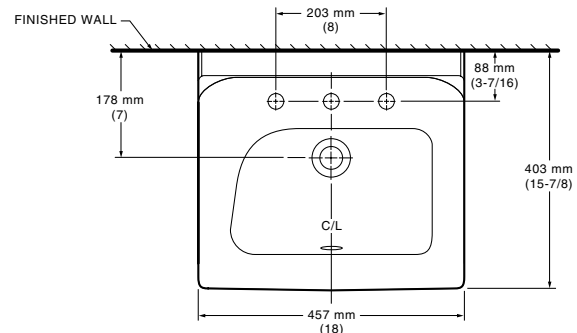

Faucet holes on 102mm (4") centers:

- 0373.027** For wall hanger (included)
- 0373.050** For concealed arms support
- 0373.950** For concealed arms support
 - Less overflow

Nominal Dimensions:

457 x 403mm
(18" x 15-7/8")

Bowl sizes:

340mm (13-3/8") wide
216mm (8-1/2") front to back
127mm (5") deep

Compliance Certifications -

Meets or Exceeds the Following Specifications:

- ASME A112.19.2 for Vitreous China Fixtures

To Be Specified:

- Color: White
- Faucet*:
- Faucet Finish:
- Supplies:
- 1-1/4" Trap:
- Nipple:
- Concealed Arms Support (by others):

* See faucet section for additional models available

NOTES:

* DIMENSIONS SHOWN FOR LOCATION OF SUPPLIES AND "P" TRAP ARE SUGGESTED. PROVIDE SUITABLE REINFORCEMENT FOR ALL WALL SUPPORTS. FITTINGS NOT INCLUDED AND MUST BE ORDERED SEPARATELY.

IMPORTANT: Dimensions of fixtures are nominal and may vary within the range of tolerances established by ANSI Standard A112.19.2. These measurements are subject to change or cancellation. No responsibility is assumed for use of superseded or voided pages.