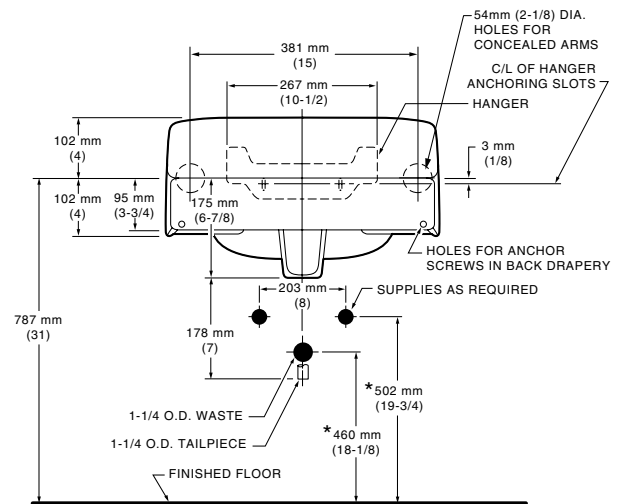

Faucet holes on 102mm (4") centers:

- 0373.027** For wall hanger (included)
- 0373.050** For concealed arms support
- 0373.950** For concealed arms support
 - Less overflow

Nominal Dimensions:

457 x 403mm
(18" x 15-7/8")

Bowl sizes:

340mm (13-3/8") wide
216mm (8-1/2") front to back
127mm (5") deep

Compliance Certifications -

Meets or Exceeds the Following Specifications:

- ASME A112.19.2 for Vitreous China Fixtures

To Be Specified:

- Color: White
- Faucet*:
- Faucet Finish:
- Supplies:
- 1-1/4" Trap:
- Nipple:
- Concealed Arms Support (by others):

* See faucet section for additional models available

NOTES:

* DIMENSIONS SHOWN FOR LOCATION OF SUPPLIES AND "P" TRAP ARE SUGGESTED. PROVIDE SUITABLE REINFORCEMENT FOR ALL WALL SUPPORTS. FITTINGS NOT INCLUDED AND MUST BE ORDERED SEPARATELY.

IMPORTANT: Dimensions of fixtures are nominal and may vary within the range of tolerances established by ANSI Standard A112.19.2. These measurements are subject to change or cancellation. No responsibility is assumed for use of superseded or voided pages.