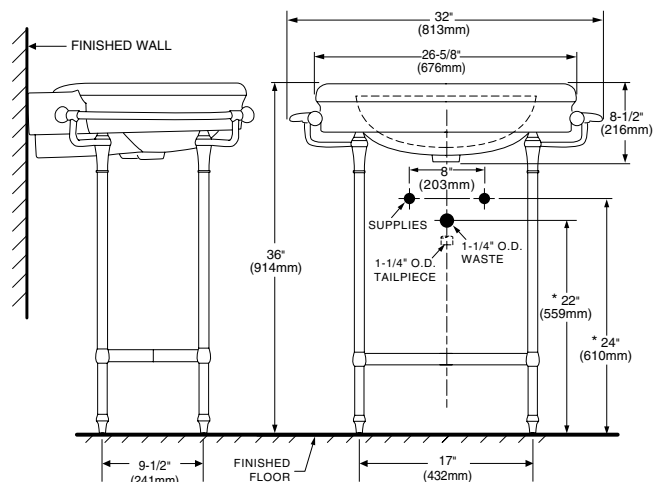

Standard Collection® CONSOLE TABLE

- Classically-styled Standard Collection® oval pedestal top with Standard console table legs
- Console table legs feature classic styling with integral towel bars with ceramic knob ends and a clear glass shelf for storage. Available in Chrome or Satin finish.
- Right Height™ for greater comfort during use
- **Design matched to Standard Collection® toilet**
- Console/pedestal top with faucet holes on 8" (203mm) centers
- Recommended design-matched 8" spread faucet #2881 available in chrome or satin finish

Separate Components:

- 0283.008** Console/Pedestal top
8" (203mm) centers
- 8710.000.002** Console table legs (Chrome)
- 8710.000.295** Console table legs (Satin)

Nominal Dimensions:

32" x 20" x 36"
(813 x 508 x 914mm)

Compliance Certifications -

Meets or Exceeds the Following Specifications:

- ASME A112.19.9M for Non-Vitreous Ceramic Fixtures
- CAN/CSA B45 Series

To Be Specified:

- Color:
 - Pedestal Top: 020 White or 222 Linen
 - Console Table Legs: 002 Chrome or 295 Satin
- Recommended Faucet: 8" spread No. 2881
- Faucet Finish: Chrome or Satin
- Supplies:
- 1-1/4" Trap:

NOTES:

- * DIMENSIONS SHOWN FOR LOCATION OF SUPPLIES AND "P" TRAP ARE SUGGESTED.
- FITTINGS NOT INCLUDED AND MUST BE ORDERED SEPARATELY. PROVIDE SUITABLE REINFORCEMENT FOR ALL WALL SUPPORTS.

IMPORTANT: Dimensions of fixtures are nominal and may vary within the range of tolerances established by ANSI Standard A112.19.2. These measurements are subject to change or cancellation. No responsibility is assumed for use of superseded or voided pages.