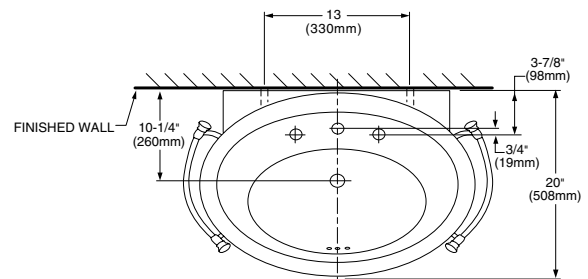

Standard Collection® CONSOLE TABLE

- Classically-styled Standard Collection® oval pedestal top with Standard console table legs
- Console table legs feature classic styling with integral towel bars with ceramic knob ends and a clear glass shelf for storage. Available in Chrome or Satin finish.
- Right Height™ for greater comfort during use
- **Design matched to Standard Collection® toilet**
- Console/pedestal top with faucet holes on 8" (203mm) centers
- Recommended design-matched 8" spread faucet #2881 available in chrome or satin finish

Separate Components:

- 0283.008** Console/Pedestal top
8" (203mm) centers
- 8710.000.002** Console table legs (Chrome)
- 8710.000.295** Console table legs (Satin)

Nominal Dimensions:

32" x 20" x 36"
(813 x 508 x 914mm)

Compliance Certifications -

Meets or Exceeds the Following Specifications:

- ASME A112.19.9M for Non-Vitreous Ceramic Fixtures
- CAN/CSA B45 Series

To Be Specified:

- Color:
 - Pedestal Top: 020 White or 222 Linen
 - Console Table Legs: 002 Chrome or 295 Satin
- Recommended Faucet: 8" spread No. 2881
- Faucet Finish: Chrome or Satin
- Supplies:
- 1-1/4" Trap:

NOTES:

- * DIMENSIONS SHOWN FOR LOCATION OF SUPPLIES AND "P" TRAP ARE SUGGESTED.
- FITTINGS NOT INCLUDED AND MUST BE ORDERED SEPARATELY. PROVIDE SUITABLE REINFORCEMENT FOR ALL WALL SUPPORTS.

IMPORTANT: Dimensions of fixtures are nominal and may vary within the range of tolerances established by ANSI Standard A112.19.2. These measurements are subject to change or cancellation. No responsibility is assumed for use of superseded or voided pages.