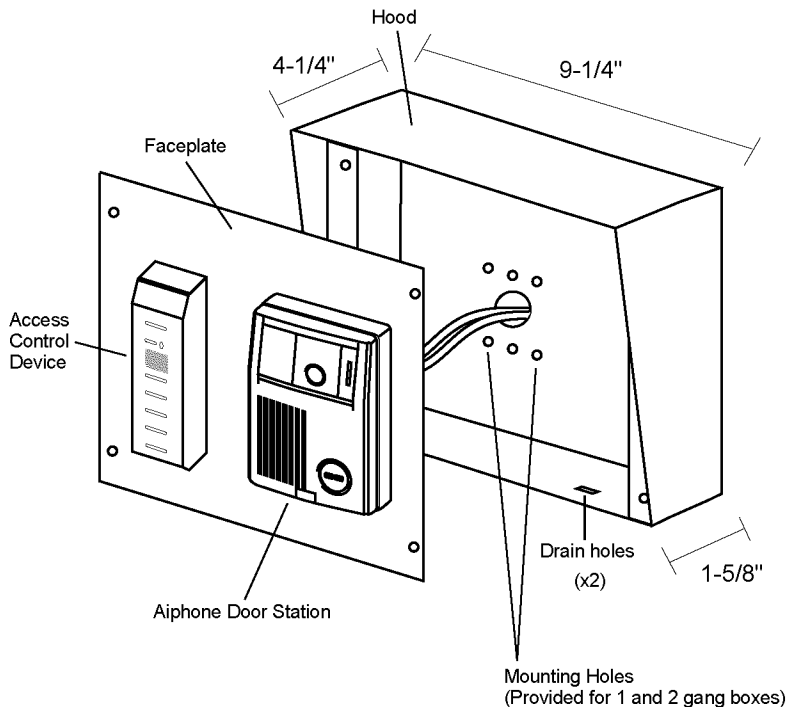

**STAINLESS STEEL DEVICE ENCLOSURE****SBX-ACE**

for Intercom Door Station and Access Control Device (i.e. Card or Proximity Reader, Keypad)

**- INSTRUCTIONS -**

The SBX-ACE is a surface mount stainless steel enclosure designed for mounting an Aiphone door station and an access control device. Use any Aiphone 1-gang audio or video door station, along with a card reader or keypad for access control. This enclosure can be used as a stand-alone box for mounting any card or proximity reader, or other device requiring a hooded outdoor box. The SBX-ACE includes room inside for wiring, and is weather resistant.

**MOUNTING**

(See illustration below)

1. Remove faceplate from SBX-ACE.
2. Position Aiphone door station and access control device onto faceplate, and mark where holes are needed for mounting and wiring the devices.
3. Drill the faceplate with a tool that will penetrate stainless steel.
4. Mount Aiphone door station and access control device per instructions provided with those units.
5. Mount SBX-ACE to wall or stanchion surface using the appropriate gang box mounting holes.
6. Make wiring connections to Aiphone door station and access control equipment.
7. Mount faceplate to hood using the tamper resistant screws provided.

**AIPHONE DOOR STATIONS:**Audio only:  
LE-D, IF-DABlack & White Video:  
MK-DS, MK-DACColor Video:  
KB-DAR, KC-DAR**SPECIFICATIONS:**

|                       |   |
|-----------------------|---|
| Mounting:             | Surface mount directly to wall surface, or to 1- or 2-gang box. |
| Material:             | 18 Gauge stainless steel  |
| Screws:               | 8x32 Tamper resistant (x4); tool included                       |
| Color:                | Polished stainless steel  |
| Overall Dimensions:   | 7"H x 9-1/4"W x 4-1/4"D (top) 1-5/8"D (bottom)                  |
| Faceplate Dimensions: | 6-15/16"H x 8-15/16"W   |
| Interior Depth:       | 1-5/8"  |
| Conduit Connection:   | 7/8" Knockouts (x3)   |