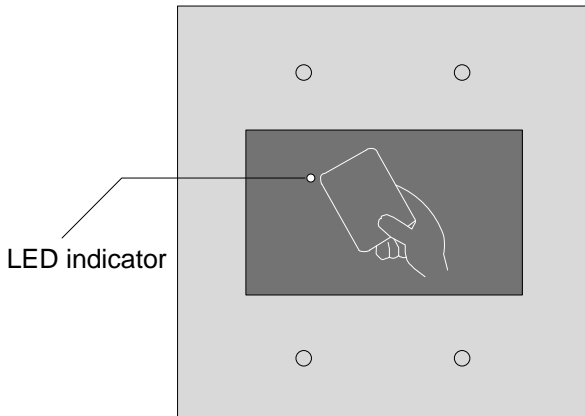

HID-SS

HID Proximity Reader Module for 2-Gang Entrance Panel

- INSTRUCTIONS -

The HID-SS is a 2-gang stainless steel unit that contains an HID ProxPoint® Plus Card Reader. This module installs next to any one of Aiphone's 2-gang stainless steel sub stations (-SS and -SSR series*), creating a unified look with the intercom and card reader installed together. Horizontal and vertical surface mount boxes are available for mounting both units. The HID-SS does not need to be used with an intercom station. The card reader provides electronic access to a building through the standard Access Control system, which is not supplied by Aiphone.

* See matching models numbers on page 2, or see Aiphone Catalog for more information.

INSTALLATION:

1. Install HID-SS alongside of or below the 2-gang intercom sub station.
2. The HID-SS will mount into the SBX-2BH, SBX-2BV, SBX-2G, or any standard 2-gang box or ring.
3. Secure wire connections as shown on wiring chart.
4. Cut any unused wire so that bare wires are not exposed.
5. Refer to standard product installation manuals for complete system information. No additional information pertaining to the Access Control system is provided by Aiphone.

**HID-SS
(front view)**