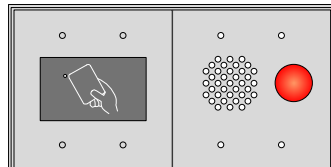

**HID-SS  
(front view)**

**HID-SS  
(back view)**

### Connecting the Reader to the Host:

Connect the reader to the host according to the wiring table below and the host installation guide.

Wiegand	Wire Color
+ DC	Red
Ground	Black
---	Violet
Data0	Green
Data1	White
Shield Ground	Drain
Green LED	Orange
Red LED	Brown
Beeper	Yellow
Hold	Blue

## TYPICAL LAYOUTS:

2-gang sub and HID-SS  
Mounted vertically in  
SBX-2BV vertical  
surface mount box

2-gang sub and HID-SS  
mounted in SBX-2BH  
horizontal surface mount box

HID-SS without  
intercom sub station  
(with optional SBX-2G  
surface mount box)

## TESTING AND OPERATION:

- When power is applied to the card reader, the LED will flash green three (3) times while the beeper beeps simultaneously. The LED will then turn red. This indicates that the microcontroller is operating properly.
- Present an ID card to the reader. (Hold card directly in front of reader.) The LED will momentarily turn green while the beeper beeps once, indicating that the card was read successfully.