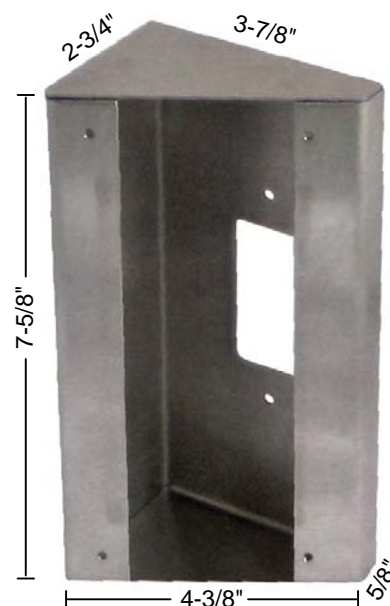

SBX-AXDV30

Stainless Steel 30° Angle Box for the AX-DV

- INSTRUCTIONS -

The SBX-AXDV30 is an 18-Gauge stainless steel surface mount 30° box designed for angle mounting the AX-DV video door station. This is applicable for wide or double door entrances where the door station needs to be mounted off to the side of the door, and provides a better viewing angle for the camera.

SBX-AXDV30

CONTENTS:

- SBX-AXDV30 Surface mount 30° angle box
- 4 machine screws

MOUNTING INSTRUCTIONS:

1. The SBX-AXDV30 is designed to mount to a 1-gang box or ring, or to any flat surface.
2. Pass cable through the knockout hole.
3. Secure mounting box to wall.
4. Connect Cat5 cable to AX-DV. (Refer to system's installation instructions.)
5. Attach video door station to mounting box using supplied machine screws.
6. Attached camera case to camera unit using supplied security screw and tool. (Security screw and tool are supplied with the door station.)

SPECIFICATIONS:

Mounting: 1-gang box, or surface mount directly to wall surface
Material: 18-Gauge Stainless Steel
Color: Polished Stainless Steel

Dimensions (HxWxD): 7-5/8" x 3-7/8" x 2-3/4" (high side); 5/8" (low side)