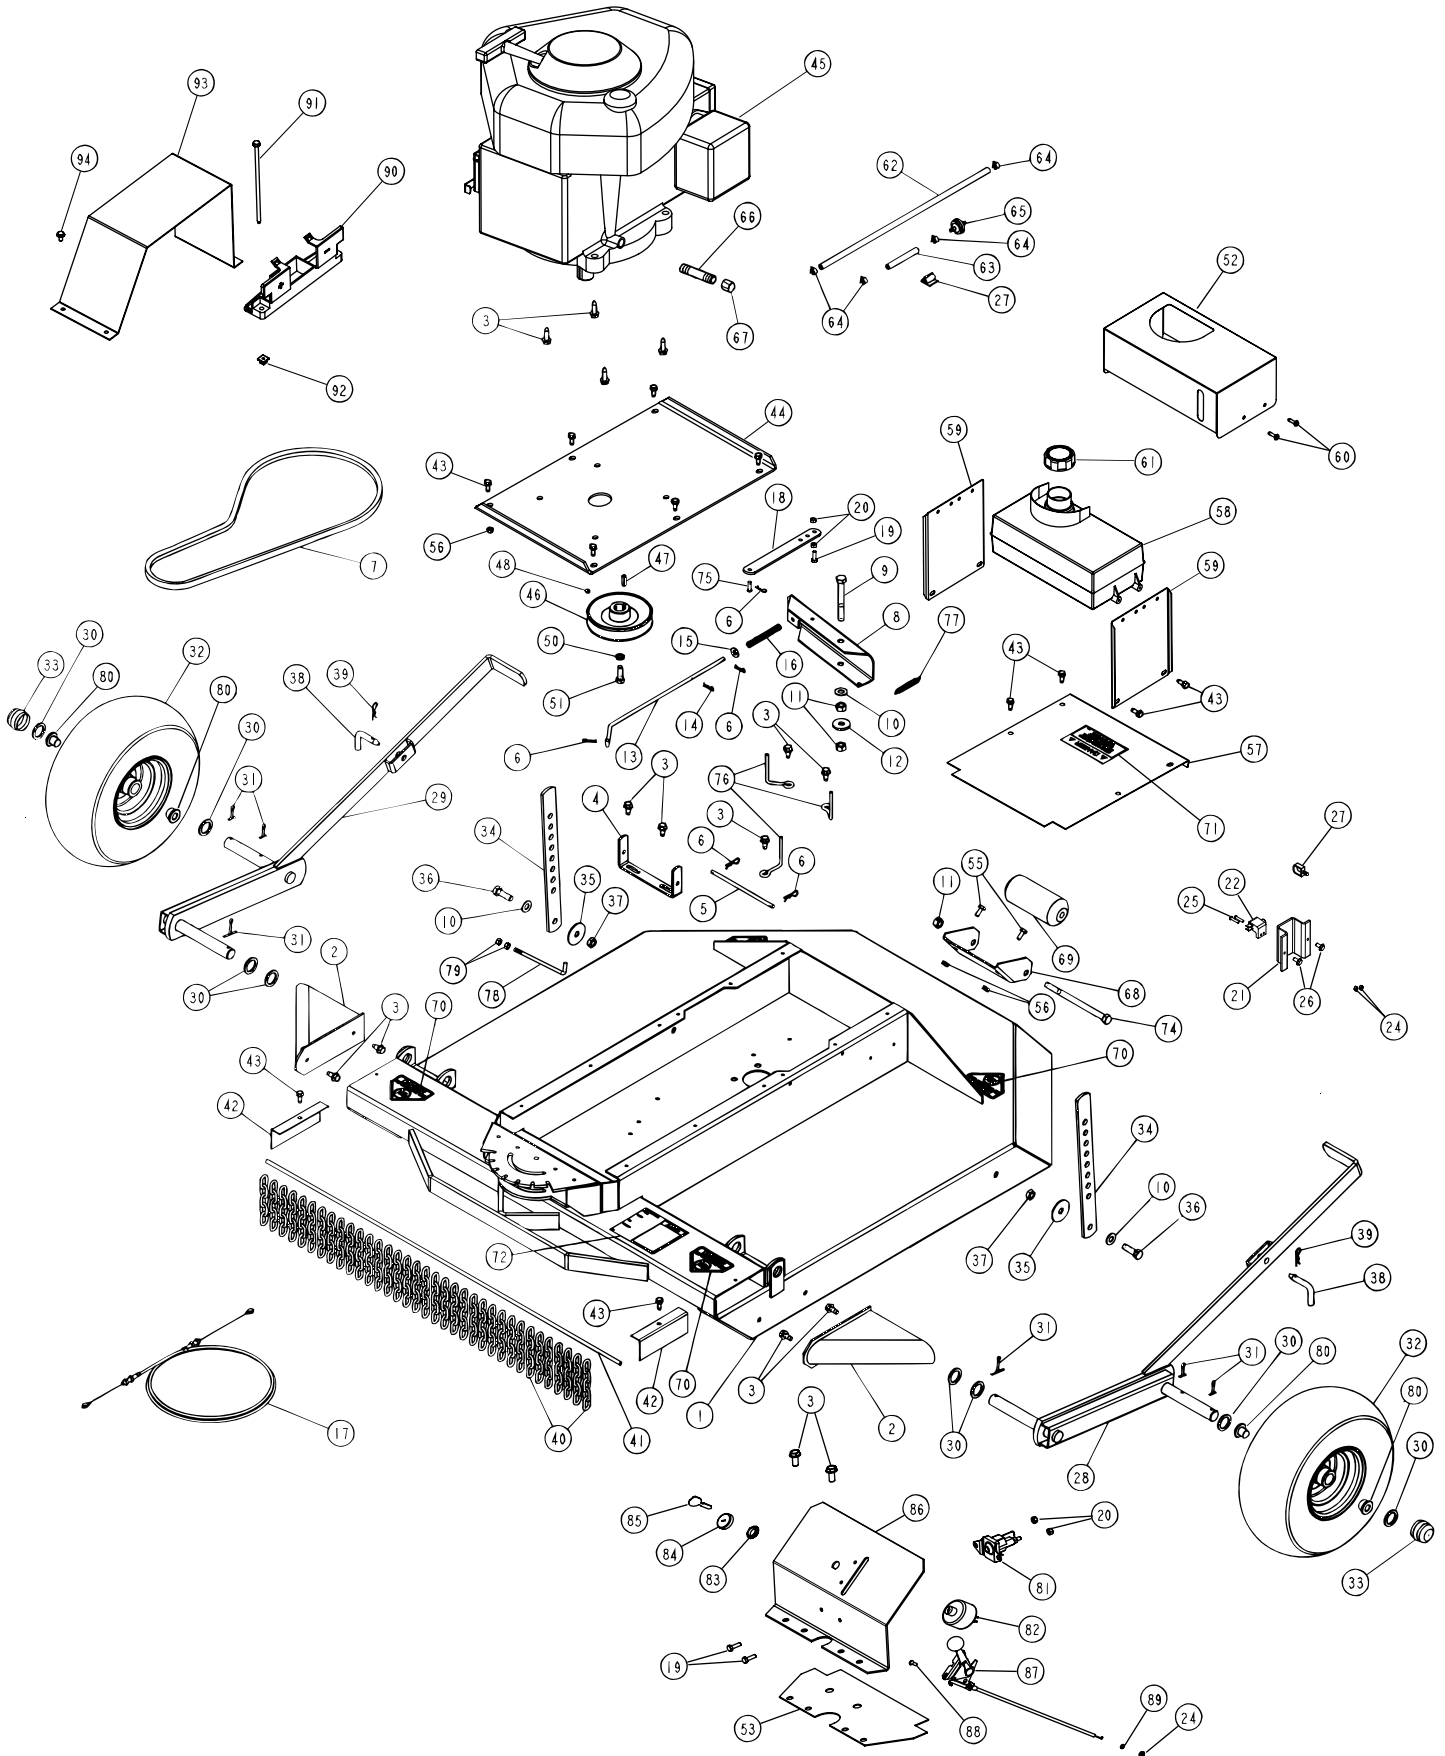

42" ROUGH CUT TRAILMOWER - MODEL 45-0362

42" ROUGH CUT TRAILMOWER - MODEL 45-0362

ITEM	PART NO.	DESCRIPTION	ITEM	PART NO.	DESCRIPTION
1.	HA24255	MOWER DECK	48.	HA115321	SCREW 5/16-18 X 5/16 SOC. SET
2.	HA24378	GUARD WHEEL	50.	43555	WASHER 7/16" LOCK
3.	HA23193	SCREW 3/8-16 X 1-1/4 THD. FORMING	51.	HA181668	BOLT 7/16-20 X 1-1/4 HEX HEAD
4.	HA24292	BRACKET BELT GUIDE	52.	25051	COVER, GAS TANK
5.	HA24293	ROD BELT GUIDE	53.	25265	COVER, FRONT DRIVE
6.	HA3090	PIN HAIR COTTER	55.	43182	BOLT 5/16-18 X 3/4 HEX HEAD
7.	HA24294	V-BELT (B SEC. 60" O.C.)	56.	43064	NUT 5/16-18 HEX LOCK
8.	HA24295	CHANNEL CLUTCH LEVER	57.	25264	COVER, REAR DRIVE
9.	45100	BOLT 1/2-13 X 4" HEX HEAD	58.	HA23732	TANK GASOLINE
10.	HA120396	WASHER 1/2 FLAT	59.	HA24317	PLATE FUEL TANK
11.	43262	NUT 1/2-13 HEX LOCK	60.	HA163318	SCREW 1/4-14 X 7/8 TAPPING PAN HEAD
12.	HA14232	WASHER FLAT	61.	HA23733	CAP GASOLINE TANK
13.	HA24296	ROD CLUTCH LINK	62.	48837	HOSE FUEL TANK LONG
14.	44101	PIN, COTTER 3/32" X 3/4"	63.	HA24455	HOSE FUEL TANK SHORT
15.	43081	WASHER FLAT 5/16" STD. WRT.	64.	HA23792	CLAMP FUEL LINE
16.	HA24297	SPRING CLUTCH	65.	HA23791	FILTER FUEL LINE
17.	49165	CLUTCH CABLE ASSY	66.	48095	PIPE
18.	25291	STRAP, CLUTCH ADJUSTING	67.	48096	CAP
19.	43661	BOLT, 1/4-20 X 1" HEX HEAD	68.	HA24310	BRACKET ROLLER
20.	43016	NUT 1/4-20 HEX LOCK	69.	HA12138	ROLLER MOWER
21.	25262	BRACKET INTERLOCK MOUNTING	70.	HA12315	DECAL DANGER (HAND)
22.	HA23199	SWITCH INTERLOCK	71.	HA12314	DECAL DANGER
24.	712-0121	NUT #10-24 HEX	72.	HA24431	DECAL OPERATION/CAUTION
25.	47078	SCREW #10-24 X 3/4"	74.	HA126145	BOLT 1/2-13 X 7" HEX HEAD
26.	48840	SCREW 1/4-20 WASHER HEAD	75.	43982	PIN, CLEVIS 1/4" X 5/8"
27.	48298	CLIP, CORD	76.	HA22981	BELT GUIDE
28.	HA24300	WHEEL MOUNTING BRACKET L.H.	77.	HA24298	SPRING RETURN
29.	HA24301	WHEEL MOUNTING BRACKET R.H.	78.	49156	ROD, CABLE GUIDE
30.	HA4143	WASHER FLAT	79.	43013	NUT 1/4-20 HEX
31.	HA137258	PIN COTTER 3/16" X 1-3/4"	80.	44488	WHEEL BEARING
32.	HA24308	TIRE	81.	HA23754	SOLENOID
33.	HA23229	CAP HUB	82.	HA23749	STARTER SWITCH
34.	HA24309	STRAP ADJUSTING	83.	HA23750	SWITCH MOUNTING NUT
35.	HA6979	WASHER FLAT	84.	HA23757	SWITCH COVER
36.	43020	BOLT 1/2-13 X 1-1/2 HEX HEAD	85.	HA23752	KEY
37.	43019	NUT 1/2-13 HEX JAM	86.	25286	PLATE, SWITCH MOUNTING
38.	HA23220	PIN LOCATING	87.	49201	THROTTLE
39.	47134	PIN HAIR COTTER .08" X 1.58"	88.	45040	SCREW, #10-24 X 1/2
40.	HA24311	CHAIN DEFLECTOR	89.	736-0722	LOCK WASHER, #10
41.	HA24312	ROD CHAIN	90.	49198	BATTERY HOLD DOWN
42.	HA24313	BRACKET CHANNEL	91.	49199	BOLT, BATTERY
43.	HA9131	SCREW SELF THREADING	92.	49200	NUT, PLASTIC
44.	25263	PLATE ENGINE MOUNTING	93.	25287	BATTERY COVER
45.	280H070130E1*	ENGINE, 14.5 HP	94.	48840	SCREW, 1/4-20 X 1/2 HEX HEAD
46.	HA24457	PULLEY			
47.	HA3073	KEY 1/4" SQ. X 1"			

* Order engine repair parts from your nearest Briggs & Stratton dealer.