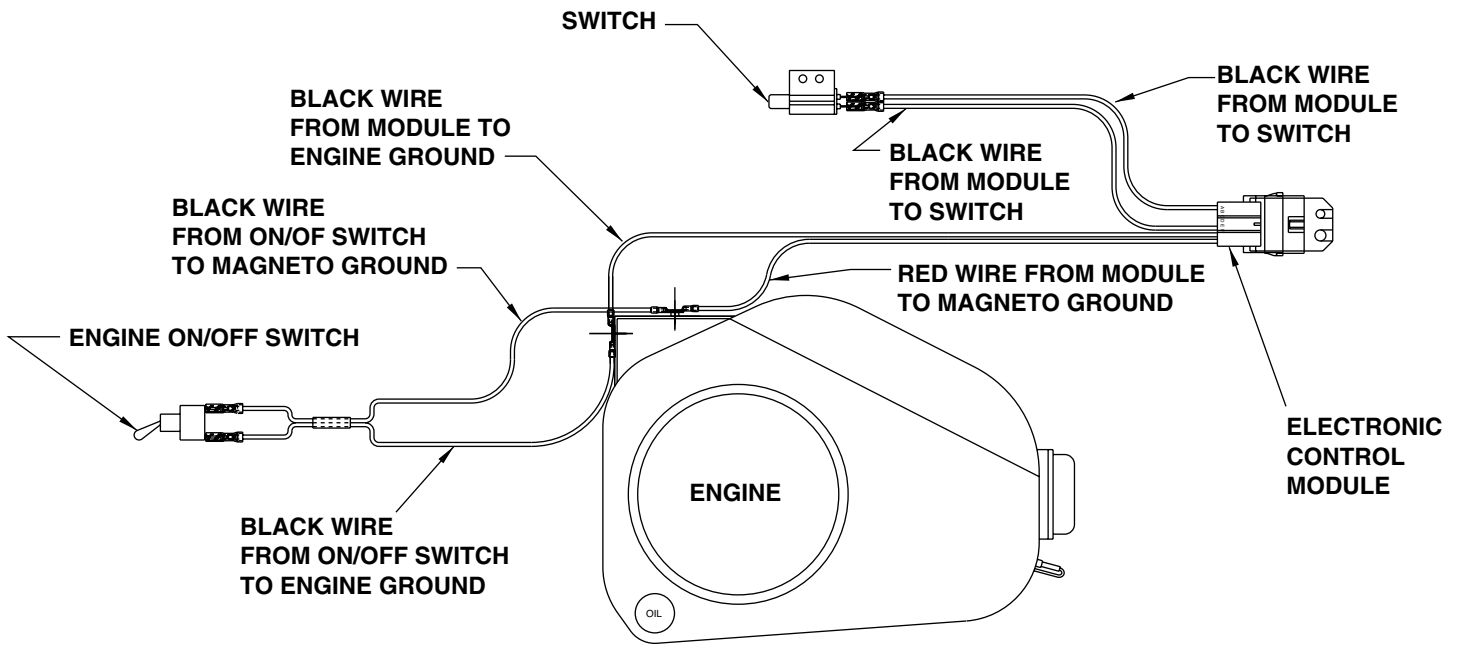

WIRING DIAGRAM