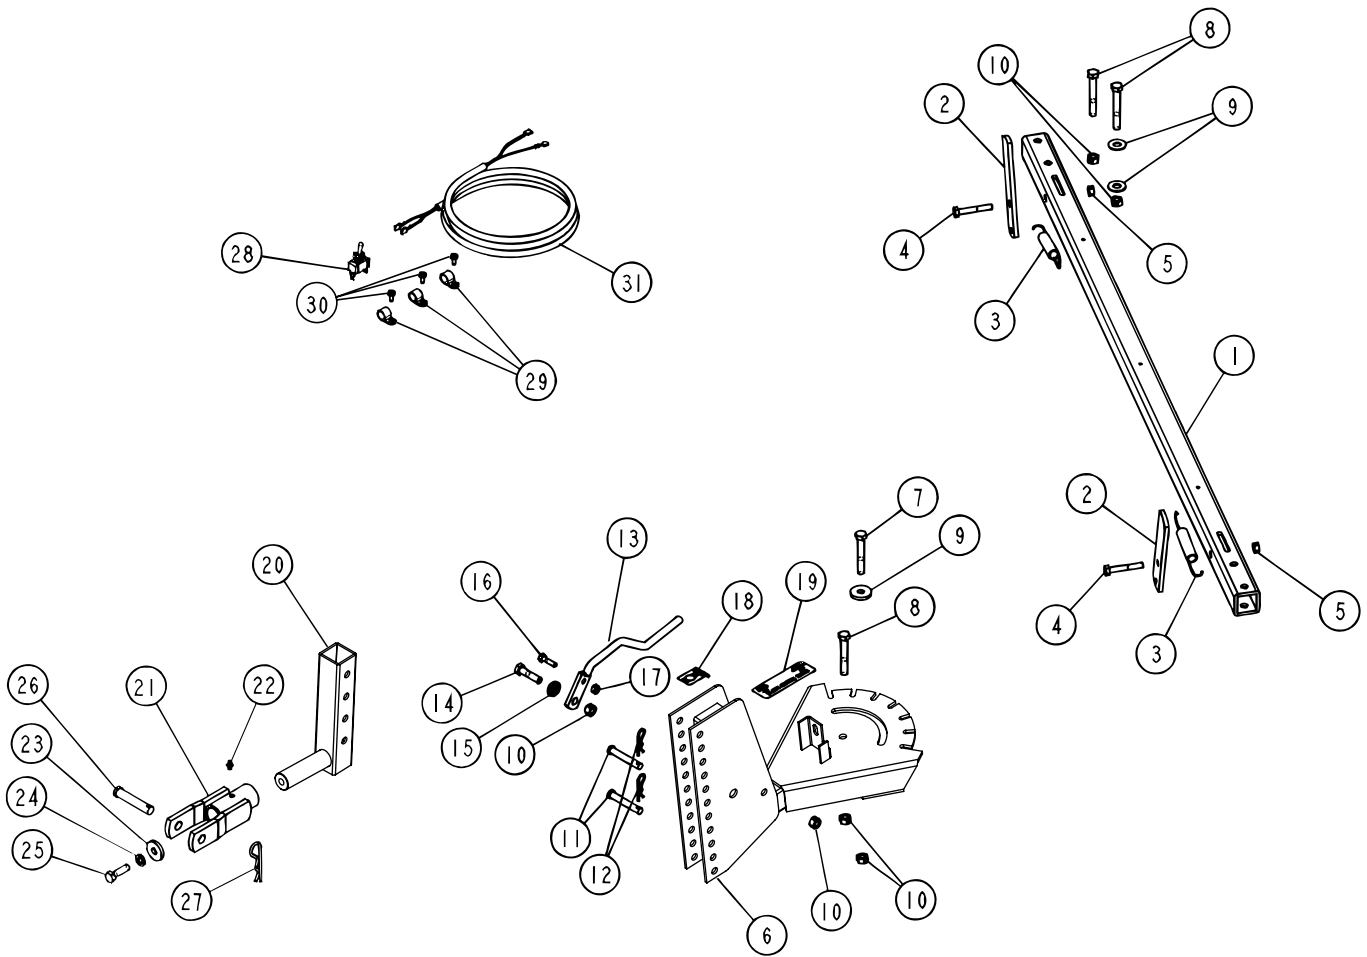

# 42" ROUGH CUT TRAILMOWER - MODEL 45-03612

ITEM	PART NO.	DESCRIPTION	ITEM	PART NO.	DESCRIPTION
1.	25273	TUBE DRAWBAR (MODEL 45-0361)	17.	43013	NUT 1/4-20 LOCK
	HA24321	TUBE DRAWBAR (MODEL 45-03071)	18.	HA23262	DECAL ENGINE SHUT-OFF
2.	HA24441	STRAP HITCH	19.	HA23265	DECAL CLUTCH LEVER
3.	HA20186	SPRING EXTENSION	20.	64910	BRACKET DRAWBAR ADJUSTMENT
4.	44180	BOLT 5/16-18 X 2" HEX HEAD	21.	HA24326	DRAWBAR SWIVEL
5.	43064	NUT 5/16-18 HEX LOCK	22.	HA5074	FITTING GREASE
6.	64909	HITCH ASSEMBLY	23.	HA15200	WASHER
7.	HA180132	BOLT 3/8-16 X 2-1/4 HEX HEAD	24.	43003	WASHER 3/8 LOCK
8.	43509	BOLT 3/8-16 X 2-3/4 HEX HEAD	25.	43087	BOLT 3/8-16 X 1-1/4 HEX HEAD
9.	43070	WASHER 3/8 FLAT	26.	HA24330	PIN CLEVIS
10.	43082	NUT 3/8-16 HEX LOCK	27.	HA3341	PIN HAIR COTTER, 5/32"
11.	HA23636	PIN CLEVIS	28.	HA22759	SWITCH ON/OFF
12.	47134	PIN HAIR COTTER .08 X 1.58	29.	HA23761	CLIP HOSE 3/8"
13.	49157	LEVER CLUTCH	30.	HA9411666	SCREW #10-16 X 1/2 SELF TAPPING
14.	43062	BOLT 3/8-16 X 1-1/2 HEX HEAD	31.	49164	WIRE HARNESS (MODEL 45-0361)
15.	HA19445	SPRING COMPRESSION		HA24353	WIRE HARNESS (MODEL 45-03071)
16.	43012	BOLT 1/4-20 X 3/4 HEX HEAD			