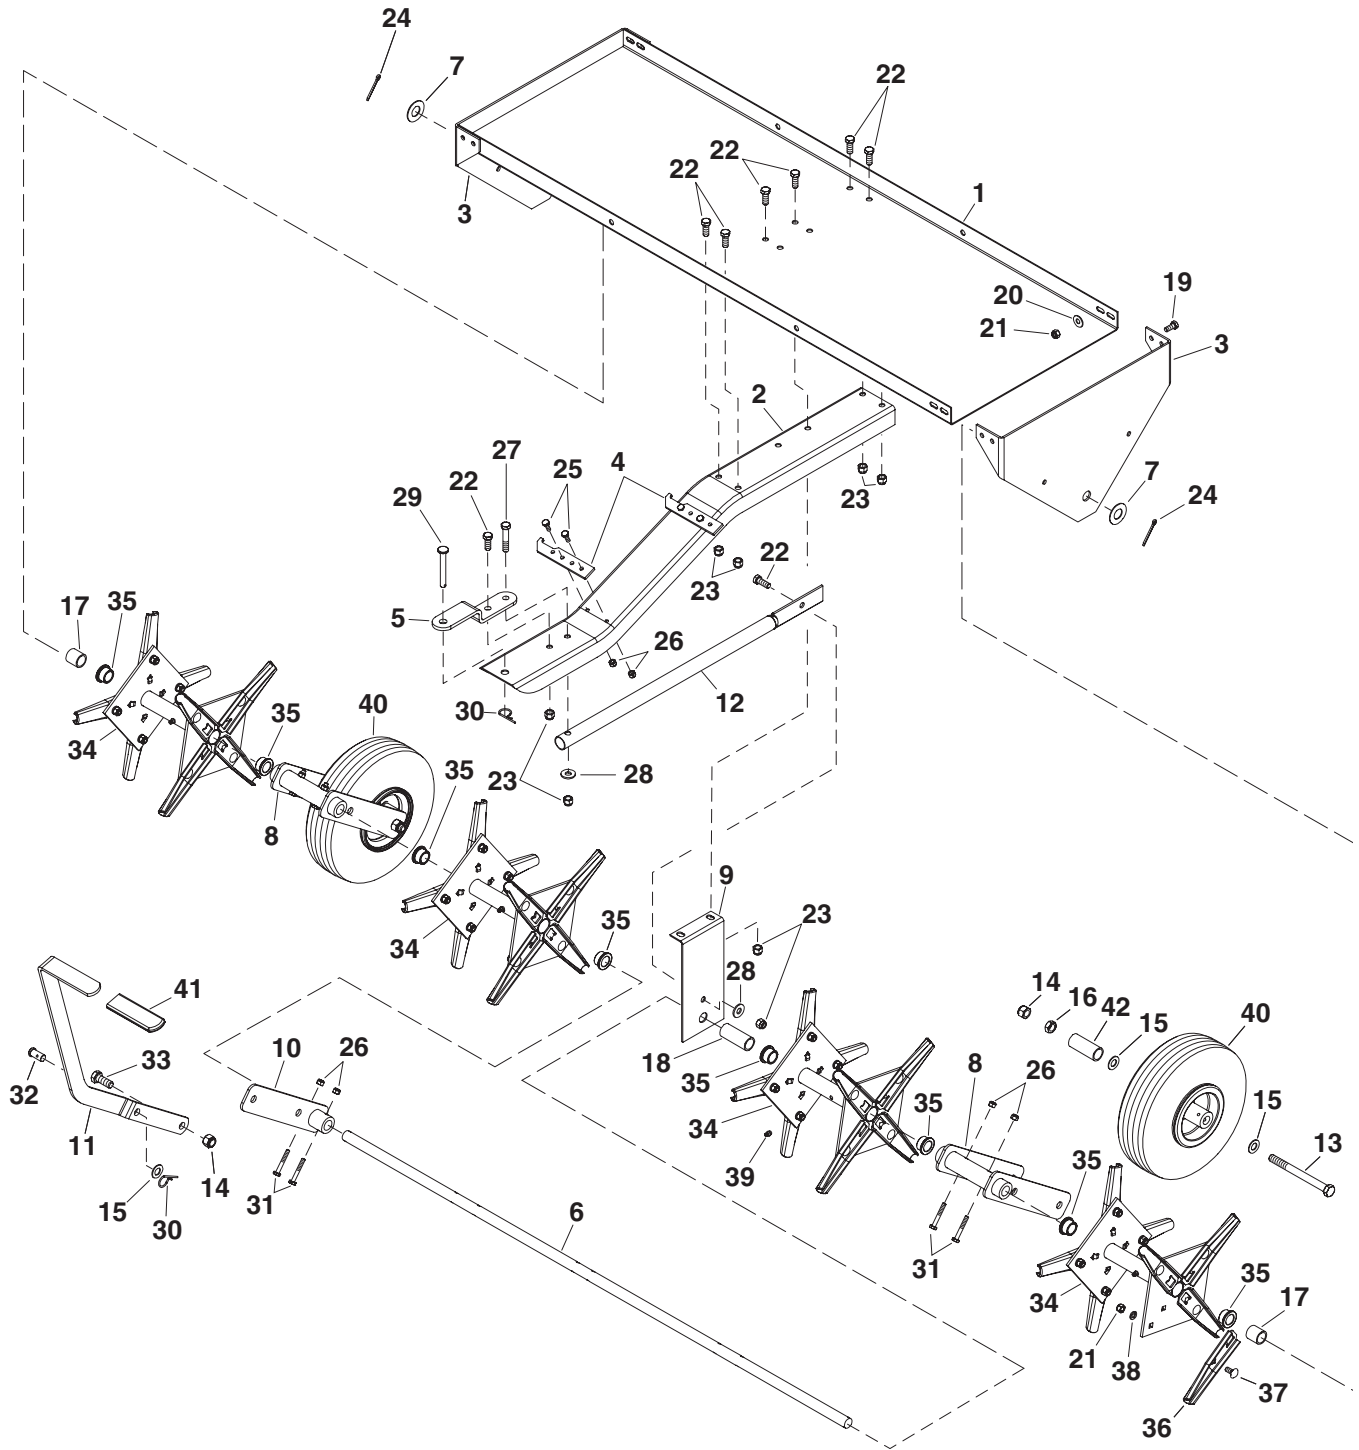

REPAIR PARTS FOR 48" PLUG AERATOR MODEL 45-0383

REPAIR PARTS FOR 48" PLUG AERATOR MODEL 45-0383

Ref. No.	Part No.	Qty.	Description	Ref. No.	Part No.	Qty.	Description
1	25648	1	48 in. Tray	23	HA21362	9	Hex Nut, 3/8-16 Nylock
2	25800	1	Tongue	24	43501	2	Cotter Pin, 9/64 x 1-1/2 in. Long
3	24619	2	End Plate	25	43012	4	Hex Bolt, 1/4-20 x 3/4 in. Long
4	25665	2	Lift Stop Bracket	26	47189	10	Hex Nut, 1/4-20 Nylock
5	23687	1	Hitch Bracket	27	43054	1	Hex Bolt, 3/8-16 x 2 in. Long
6	25663	1	48 in. Shaft	28	43070	2	Washer, 3/8 in.
7	43009	2	Washer	29	47623	1	Flat Head Hitch Pin, 3/8 in. x 3 in.
8	65337	2	Wheel Bracket Assembly	30	43055	2	Hair Cotter Pin, 3/32 x 1.80 in.
9	24623	1	Middle Brace	31	1509-69	6	Hex Bolt, 1/4-20 x 1-3/4 in. Long
10	65336	1	Lift Bracket Assembly	32	44056	1	Clevis Pin
11	25664	1	Lift Handle	33	43351	1	Hex Bolt, 1/2-13 x 1-1/4 in. Long
12	49791	1	Brace Tube	34	65338	4	Double Spool Assembly
13	R74760884	2	Hex Bolt, 1/2-13 x 5-1/2 in. Long	35	44798	8	Bearing, Flange
14	712-3083	3	Hex Nut, 1/2-13 Nylock	36	26022	32	Aerator Point
15	R19171616	5	Washer, 0.5312 in.	37	43080	32	Carriage Bolt, 5/16-18 x 3/4 in.
16	712-0206	2	Hex Nut 1/2-13	38	43086	32	Lock Washer, 5/16 in.
17	44500	2	Spacer, 1.00 in. Long	39	49798	4	Grease Fitting, 1/4 in.
18	44474	1	Spacer, 2.38 in. Long	40	46503	2	Wheel/Tire Assy., 4.10/3.5-4
19	43182	8	Hex Bolt, 5/16-18 x 3/4 in. Long	41	43943	1	Handle Grip
20	43081	8	Washer, 5/16 in.	42	44593	2	Spacer, 1.75 in. Long
21	47810	40	Hex Nut, 5/16-18 Nylock		49792	1	Owners Manual
22	43001	8	Hex Bolt, 3/8-16 x 1 in. Long				