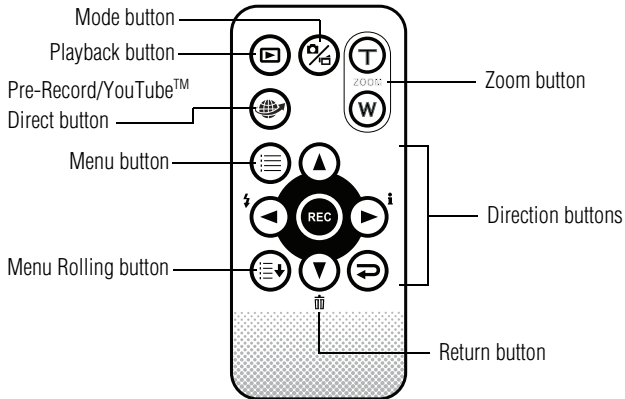

TOSHIBA

Leading Innovation >>>

Using the CAMILEO Remote Control

Getting Started

(Sample Illustration) Remote control

Button functions

Direction Buttons:

Right Button

- ❖ Turn the LCD Information ON/OFF.
- ❖ Press to scroll to the right in the **Record** menu.
- ❖ Press to advance to the next movie/picture in **Playback** mode.
- ❖ Fast forward movies.

Left button

- ❖ Turn OFF the Flash, Flash Auto, Red-Eye-Reduction, and Digital Light.
- ❖ Press to scroll to the left in the **Record** menu.
- ❖ Press to return to the previous movie/picture in **Playback** mode.
- ❖ Fast rewind movies.

Up button

- ❖ Press to scroll up in the **Record** menu.

- ❖ Press to increase the volume while playing movies.

Down button

- ❖ Delete the current movie/picture or all movies/pictures.
- ❖ Press to scroll down in the **Record** menu.
- ❖ Press to decrease the volume while playing movies.

Record button:

- ❖ In **Movie Record** mode, press to record movies, press again to stop recording.
- ❖ Press to take pictures in **Picture Record** mode.
- ❖ Press to play/pause movies in **Movie Playback** mode.
- ❖ Press to start/stop the slideshow in **Picture Playback** mode.
- ❖ Press to validate the setting.