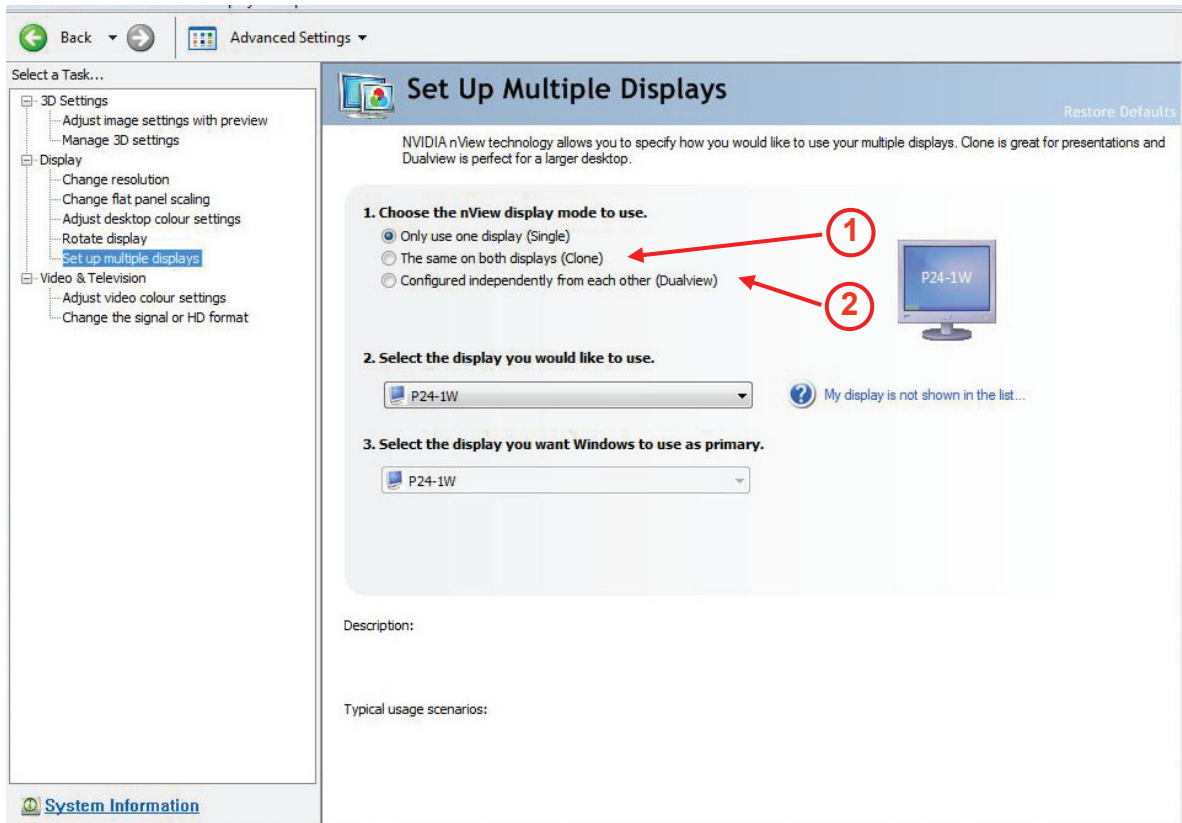

4. In the following window you can select between the same content on both displays (Clone) -> 1 or independent content to two displays (Dualview) -> 2 by using the extended desktop: