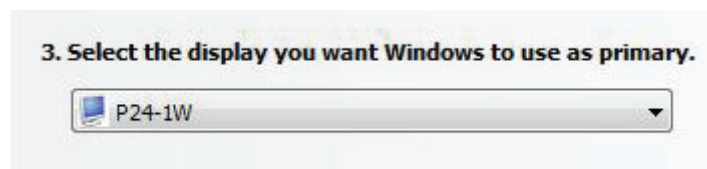

6. Did you decide for independent content on two displays (Dualview) -> 2 (see above) you need to decide in the following dialogue box which monitor/TV will be the primary display.