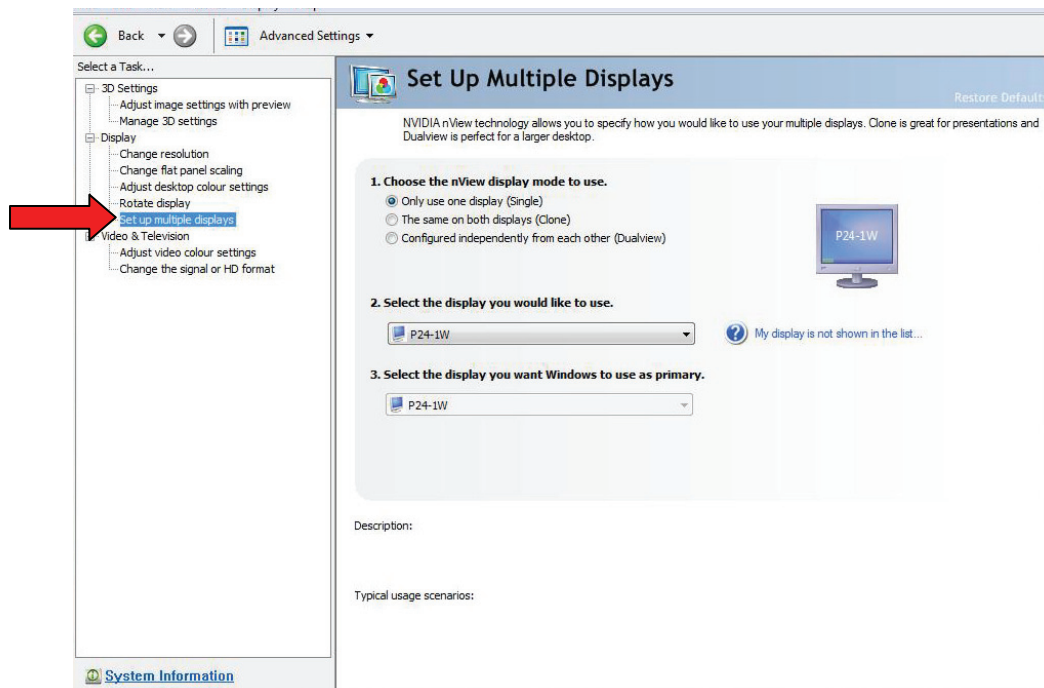

3. Select **Set up multiple monitors**.