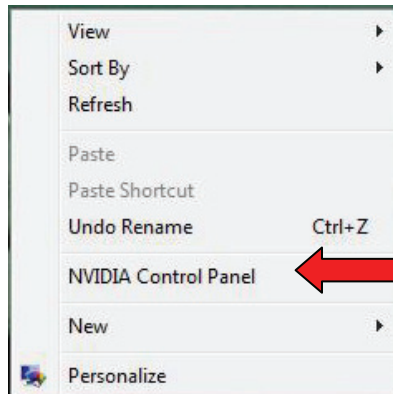

---

3. Managing multiple monitors / TV

The following steps will help you to manage multiple monitors or TV connected to your PC.

1. Move the mouse cursor onto the desktop and do a **right click**. The following window will open up:

2. Select the **NVIDIA Control Panel**. The following window will open up: