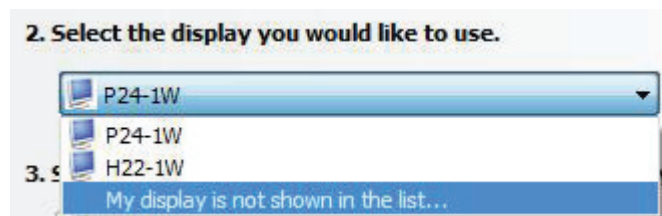

5. Select the second monitor / TV: