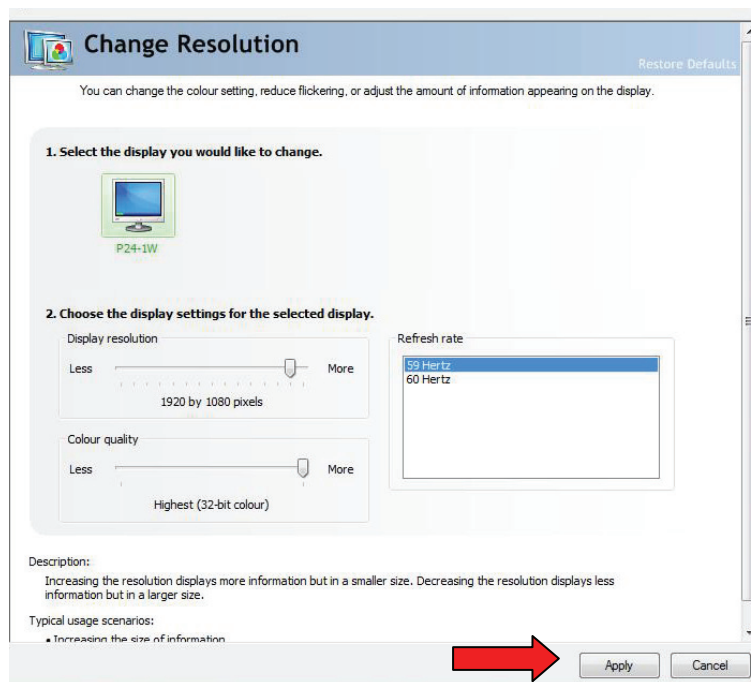

7. Confirm your inputs with **Apply**.