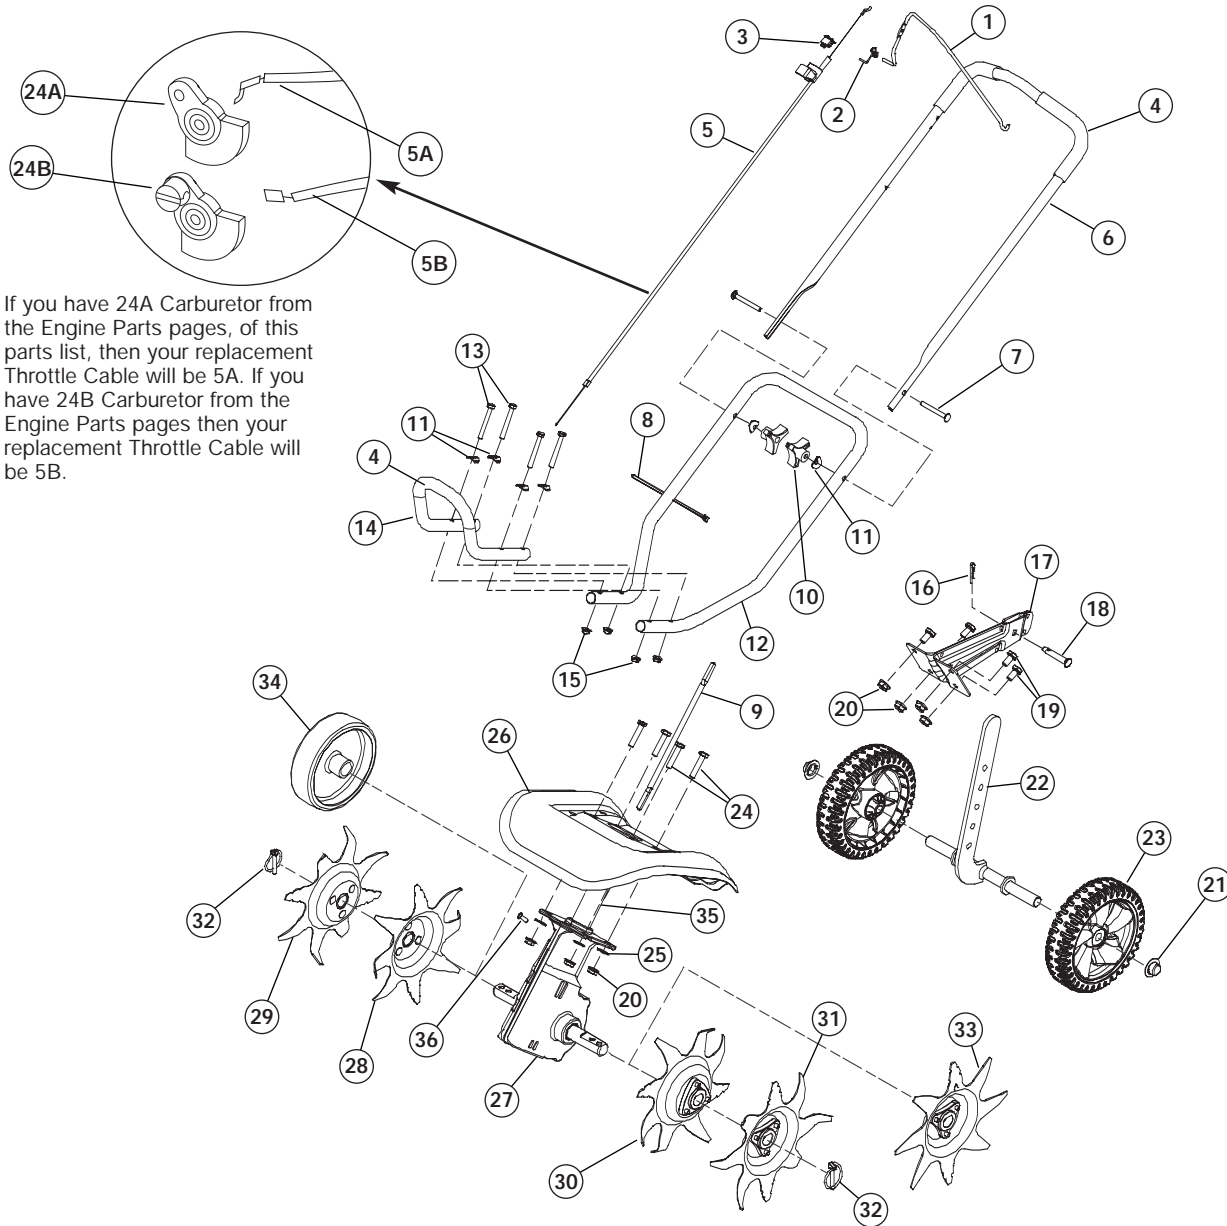

LOWER CULTIVATOR PARTS - MODEL SEARS CULTIVATOR 4-CYCLE GAS CULTIVATOR

PPN- 21A-144R799

If you have 24A Carburetor from the Engine Parts pages, of this parts list, then your replacement Throttle Cable will be 5A. If you have 24B Carburetor from the Engine Parts pages then your replacement Throttle Cable will be 5B.

Item	Part No.	Description	Item	Part No.	Description
1	753-04042	Trottle Control	19	753-04060	Cap Screw
2	753-04043	Torsion Spring	20	753-04061	Lock Nut
3	791-182673	On/Off Switch	21	753-04062	Cap Push
4	753-04044	Foam Grip	22	753-04063	Wheel Support Bracket Assembly
5A	753-04045	Throttle Cable	23	753-04064	Wheel
5B	753-04147	Throttle Cable	24	753-04065	Cap Screw
6	753-04498	Upper Handle	25	791-182678	Washer
7	791-182899	Bolt	26	753-04067	Tine Shield
8	753-04049	Cable Tie	27	753-04075	Gear Box Assembly
9	753-04499	Flex Shaft	28	753-04074	Inner Tine (right side)
10	791-182677	Knob	29	753-04073	Outer Tine (right side)
11	753-04052	Shoulder Washer	30	753-04072	Inner Tine (left side)
12	753-04053	Lower Handle	31	753-04071	Outer Tine (left side)
13	753-04054	Screw	32	753-04070	Click Pin
14	753-04055	Front Handle	33	753-04069	Edger Tine
15	753-04056	Lock Nut	34	753-04068	Edger Wheel
16	753-04057	Cotter Pin	35	753-04500	Drive Shaft Housing
17	753-04058	Tailpiece Bracket Assembly	36	753-04077	Anti Rotation Screw
18	753-04059	Clevis Pin			