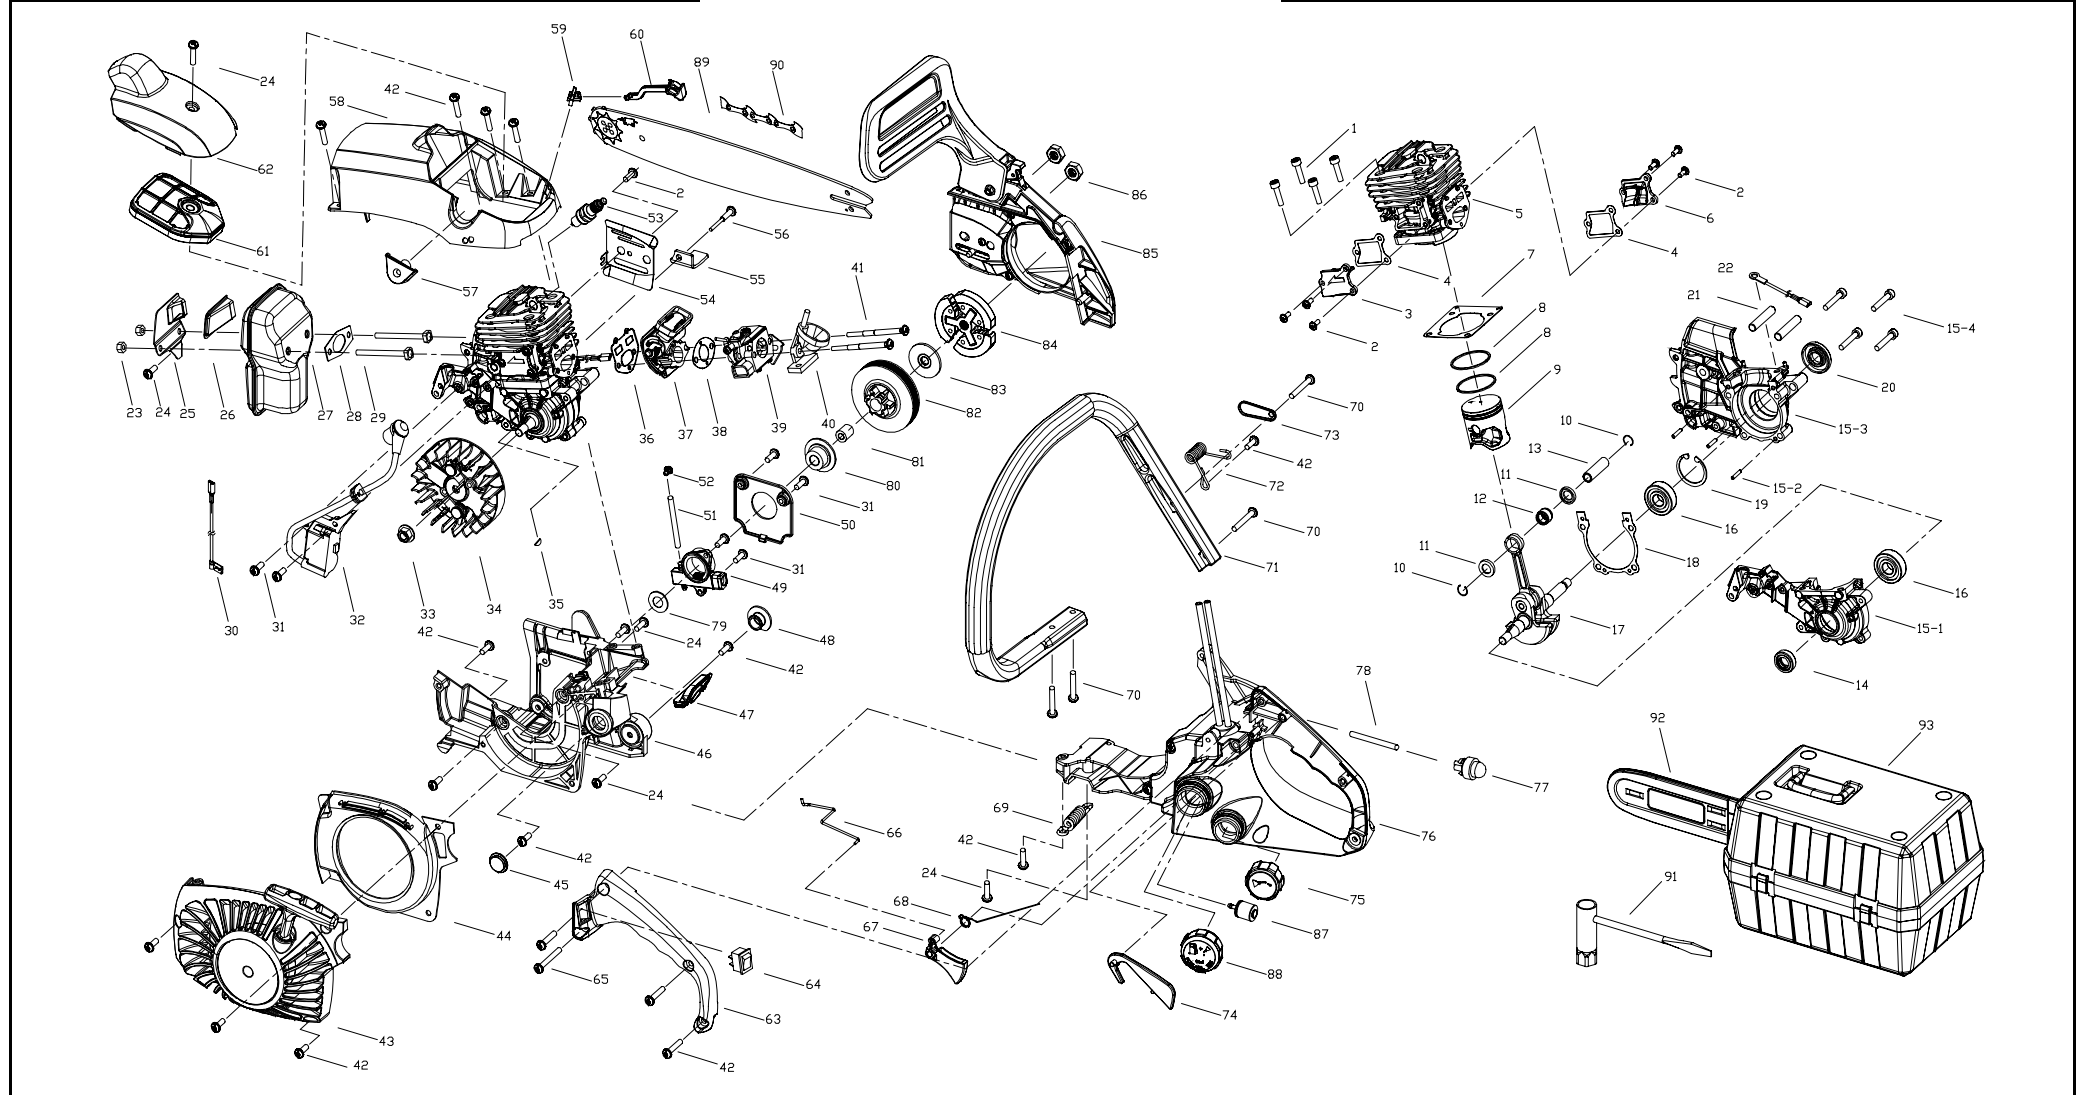

SPECIFY MODEL NO. WHEN ORDERING PARTS		DATE	REVISED DATE	PAGE
40cc Gas Chain Saw		1/26/2005	N/A	1/2
MODEL NO.	MS4018PAVCC/41AY08PR966			

SERVICE SPARE PARTS LIST

SPECIFY MODEL NO. WHEN ORDERING PARTS											DATE		REVISED DATE		PAGE
40cc Gas Chain Saw											5/17/2005		N/A		2/2
MODEL NO.		MS4018PAVCC/41AY08PR966													
No.	STK CODE	JFT Parts No.	Description	Q	No.	STK CODE	JFT Parts No.	Description	Q	No.	STK CODE	JFT Parts No.	Description	Q	
1		9SGEB-05-20	SCREW	4	30		9010-310802	WIRE	1	63		9068-310803	HANDLE, LB	1	
2		9SKKB-04-10	SCREW	7	31		9SKKB-04-14	SCREW	6	64		9022-310701	SWITCH	1	
3		9067-310802	CAP	1	32		9288-310801	IGNITION ASS'Y	1	65		9SKKB05-35	SCREW	1	
4		9014-310803	GASKET	2	33		9NHC-08	NUT	1	66		9188-310802	PUSH ROD	1	
5		9292-310801F	CYLINDER	1	34		9169-310801	FLYWHEEL ASS'Y	1	67		9028-310802	TRIGGER, THROTTLE	1	
6		9067-310801	CAP	1	35		6221-830301	WOODRUFF KEY	1	68		9024-310801	SPRING	1	
7		9014-310801	GASKET	1	36		9014-310805	SPACER	1	69		9024-310803	SPRING	1	
8		9189-310801	PISTON RING	2	37		9228-310806	ISOLATER ASS'Y, CARBURETER	1	70		9SKKB05-27	SCREW	4	
9		9290-310801	PISTON	1	38		9014-310006	SPACER	1	71		9068-310801	HANDLE, FRONT	1	
10		9CA-10.3	RING	2	39		9287-310801	CARBURETER	1	72		9024-310802	SPRING	1	
11		9131-310801	WASHER	2	40		9072-310803	AIR GUIDE	1	73		9043-310802	CAP, SPRING	1	
12		9NR-K101411	ROLLER	1	41		9SKKB-04-70	SCREW	2	74		9028-310801	TRIGGER, RELEASE	1	
13		9PC-10-35	PIN, PISTON	1	42		9SKKB05-18	SCREW	14	75		9228-310809	OIL CAP ASS'Y	1	
14		9157-332101	SEAL	1	43		9228-310815	STARTER HOUSING ASS'Y	1	76		9228-310816	HANDLE ASS'Y (R)	1	
15		9228-310819	CLY CASE ASS'Y	1	44		9211-310801	CAP, AIRWAY	1	77		9142-310002	PRIMER	1	
15-1		9072-310802F	CLY CASE, LEFT	1	45		9105-310802	CAP, RUBBER	1	78		9129-310803	PIPE	1	
15-2		9PA-03-08S	PIN	3	46		9228-310810	BRACKET ASS'Y	1	79		9WFB-10-18	SPACER	1	
15-3		9072-310801F	CLY CASE, RIGHT	1	47		9012-310801	FIXED, PUSH ROD	1	80		9073-310803	WORM	1	
15-4		9SKKB-05-27	SCREW	4	48		9105-310801	CAP, RUBBER	1	81		9NR-K101313	ROLLER	1	
16		9DB-620101	BEARING	2	49		9228-310805	PUMP ASS'Y	1	82		9200-310801	DRUM ASS'Y	1	
17		9228-310801	CRANK/ROD ASS'Y	1	50		9072-310806	CAP, ANTI-DUST	1	83		9014-310807	WASHER	1	
18		9014-310802	GASKET	1	51		9129-310804	PIPE	1	84		9228-310813	CLUTCH ASS'Y	1	
19		9CB-32	RING	1	52		9154-310802	CONNECTOR	1	85		9228-310814	BRAKE KIT ASS'Y	1	
20		9157-310801	SEAL	1	53		9295-310801	SPARK PLUG	1	86		9NAZ-5/16-18	NUT	2	
21		9191-310802	SCREW	2	54		9014-310811	SPACER	1	87		9182-310101	FUEL FILTER	1	
22		9010-310801	WIRE	1	55		9263-310801	CHAIN CATCH	1	88		9228-310820	FUEL CAP ASS'Y	1	
23		9NCC-05U	NUT	2	56		9SKKB-05-32	SCREW	1	89		9040-310809	BAR	1	
24		9SKKB-05-14	SCREW	7	57		9105-310803	CAP, ADJUST	1	90		6220-210815	CHAIN	1	
25		9014-310810	COVER, MESH	1	58		9067-310805	SHROUD	1	91		9042-310201	SPANNER	1	
26		9016-310801	SPARK ARRESTER	1	59		9072-310804	HOLDER, CHOKE LEVER	1	92		9101-310806	SCABBARD	1	
27		9228-310804	MUFFLER ASS'Y	1	60		9114-310801	LEVER, CHOKE	1	93		9120-310801	CARRY CASE	1	
28		9014-310804	BAFFLE	1	61		9228-310808	AIR FILTER ASS'Y	1						
29		9191-310803	SCREW	2	62		9067-310806	TOP COVER	1						