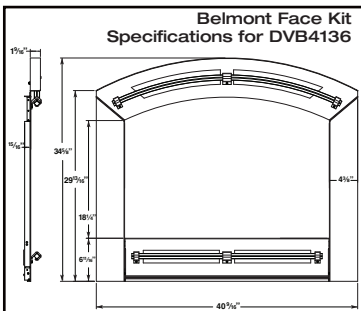

MODEL SPECS	DVB4136	DV580
Viewing Height	21"	24"
Viewing Width	32"	38"
Rough Framing Depth	20 3/8"	23 1/2"
Rough Framing Height	40 3/8"	42 1/2"
Rough Framing Width	40 1/4"	47 1/4"
BTUs Max. input	30,000 NG/LP	38,000 NG/LP
BTUs Min. input	17,000 RN/RP & 21,000 RFN/RFP	26,500 NG/27,000 LP