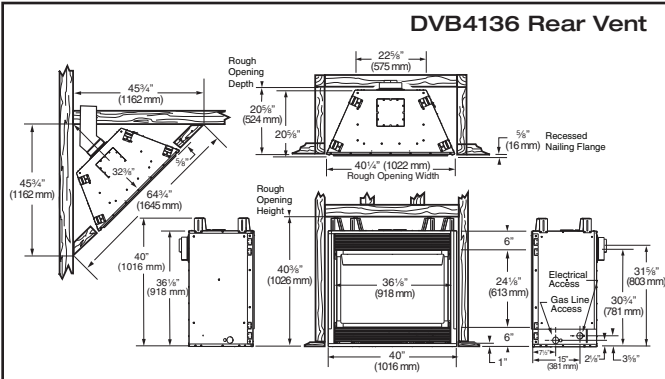

MODEL SPECS	DVB4136	DV580
Viewing Height	21"	24"
Viewing Width	32"	38"
Rough Framing Depth	20 3/8"	23 1/2"
Rough Framing Height	40 3/8"	42 1/2"
Rough Framing Width	40 1/4"	47 1/4"
BTUs Max. input	30,000 NG/LP	38,000 NG/LP
BTUs Min. input	17,000 RN/RP & 21,000 RFN/RFP	26,500 NG/27,000 LP