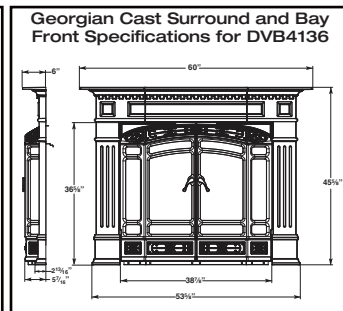

MODEL SPECS	DVB4136	DV580
Viewing Height	21"	24"
Viewing Width	32"	38"
Rough Framing Depth	20 3/8"	23 1/2"
Rough Framing Height	40 3/8"	42 1/2"
Rough Framing Width	40 1/4"	47 1/4"
BTUs Max. input	30,000 NG/LP	38,000 NG/LP
BTUs Min. input	17,000 RN/RP & 21,000 RFN/RFP	26,500 NG/27,000 LP