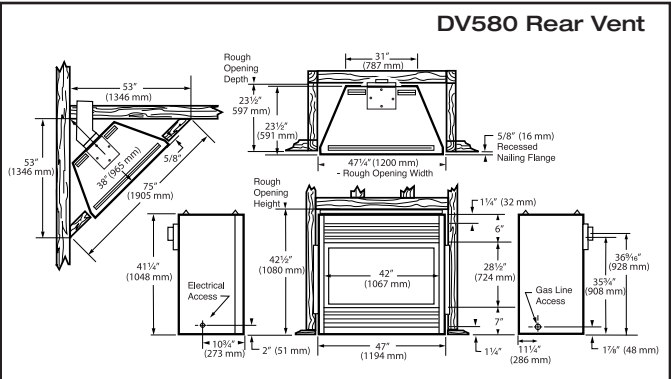

MODEL SPECS	DVB4136	DV580
Viewing Height	21"	24"
Viewing Width	32"	38"
Rough Framing Depth	20 3/8"	23 1/2"
Rough Framing Height	40 3/8"	42 1/2"
Rough Framing Width	40 1/4"	47 1/4"
BTUs Max. input	30,000 NG/LP	38,000 NG/LP
BTUs Min. input	17,000 RN/RP & 21,000 RFN/RFP	26,500 NG/27,000 LP