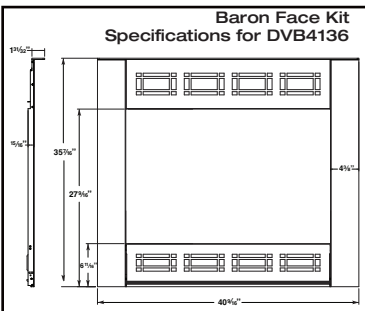

MODEL SPECS	DVB4136	DV580
Viewing Height	21"	24"
Viewing Width	32"	38"
Rough Framing Depth	20 3/8"	23 1/2"
Rough Framing Height	40 3/8"	42 1/2"
Rough Framing Width	40 1/4"	47 1/4"
BTUs Max. input	30,000 NG/LP	38,000 NG/LP
BTUs Min. input	17,000 RN/RP & 21,000 RFN/RFP	26,500 NG/27,000 LP