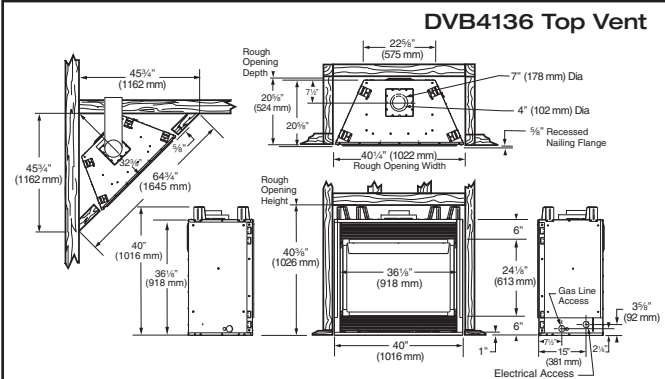

MODEL SPECS	DVB4136	DV580
Viewing Height	21"	24"
Viewing Width	32"	38"
Rough Framing Depth	20 3/8"	23 1/2"
Rough Framing Height	40 3/8"	42 1/2"
Rough Framing Width	40 1/4"	47 1/4"
BTUs Max. input	30,000 NG/LP	38,000 NG/LP
BTUs Min. input	17,000 RN/RP & 21,000 RFN/RFP	26,500 NG/27,000 LP