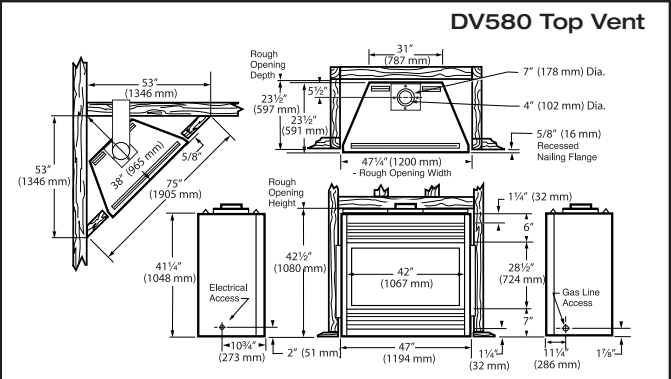

MODEL SPECS	DVB4136	DV580
Viewing Height	21"	24"
Viewing Width	32"	38"
Rough Framing Depth	20 3/8"	23 1/2"
Rough Framing Height	40 3/8"	42 1/2"
Rough Framing Width	40 1/4"	47 1/4"
BTUs Max. input	30,000 NG/LP	38,000 NG/LP
BTUs Min. input	17,000 RN/RP & 21,000 RFN/RFP	26,500 NG/27,000 LP