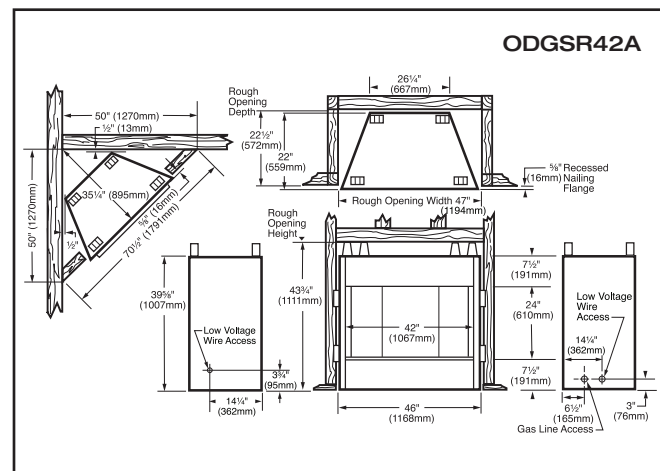

GAS FIREPLACES

ph: 1.800.525.1898
www.vermontcastings.com
www.majesticproducts.com

YOUR DEALER