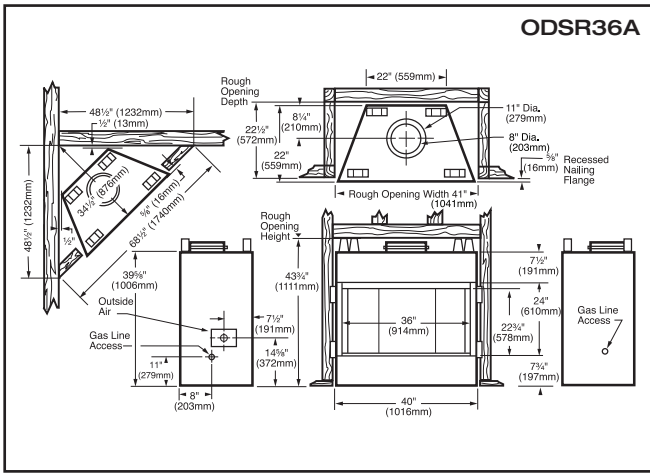

WOOD FIREPLACES