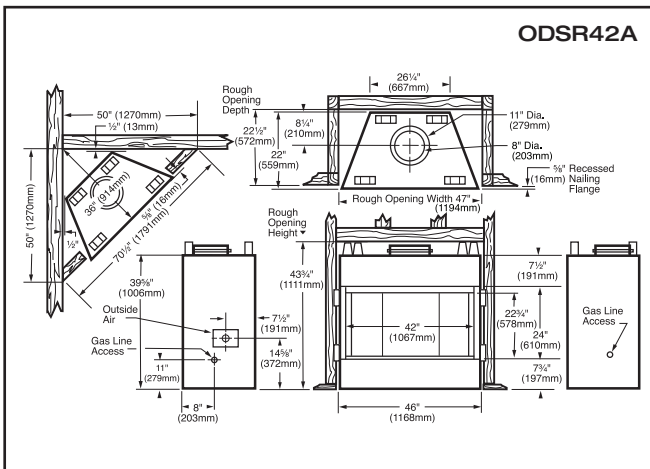

WOOD FIREPLACES