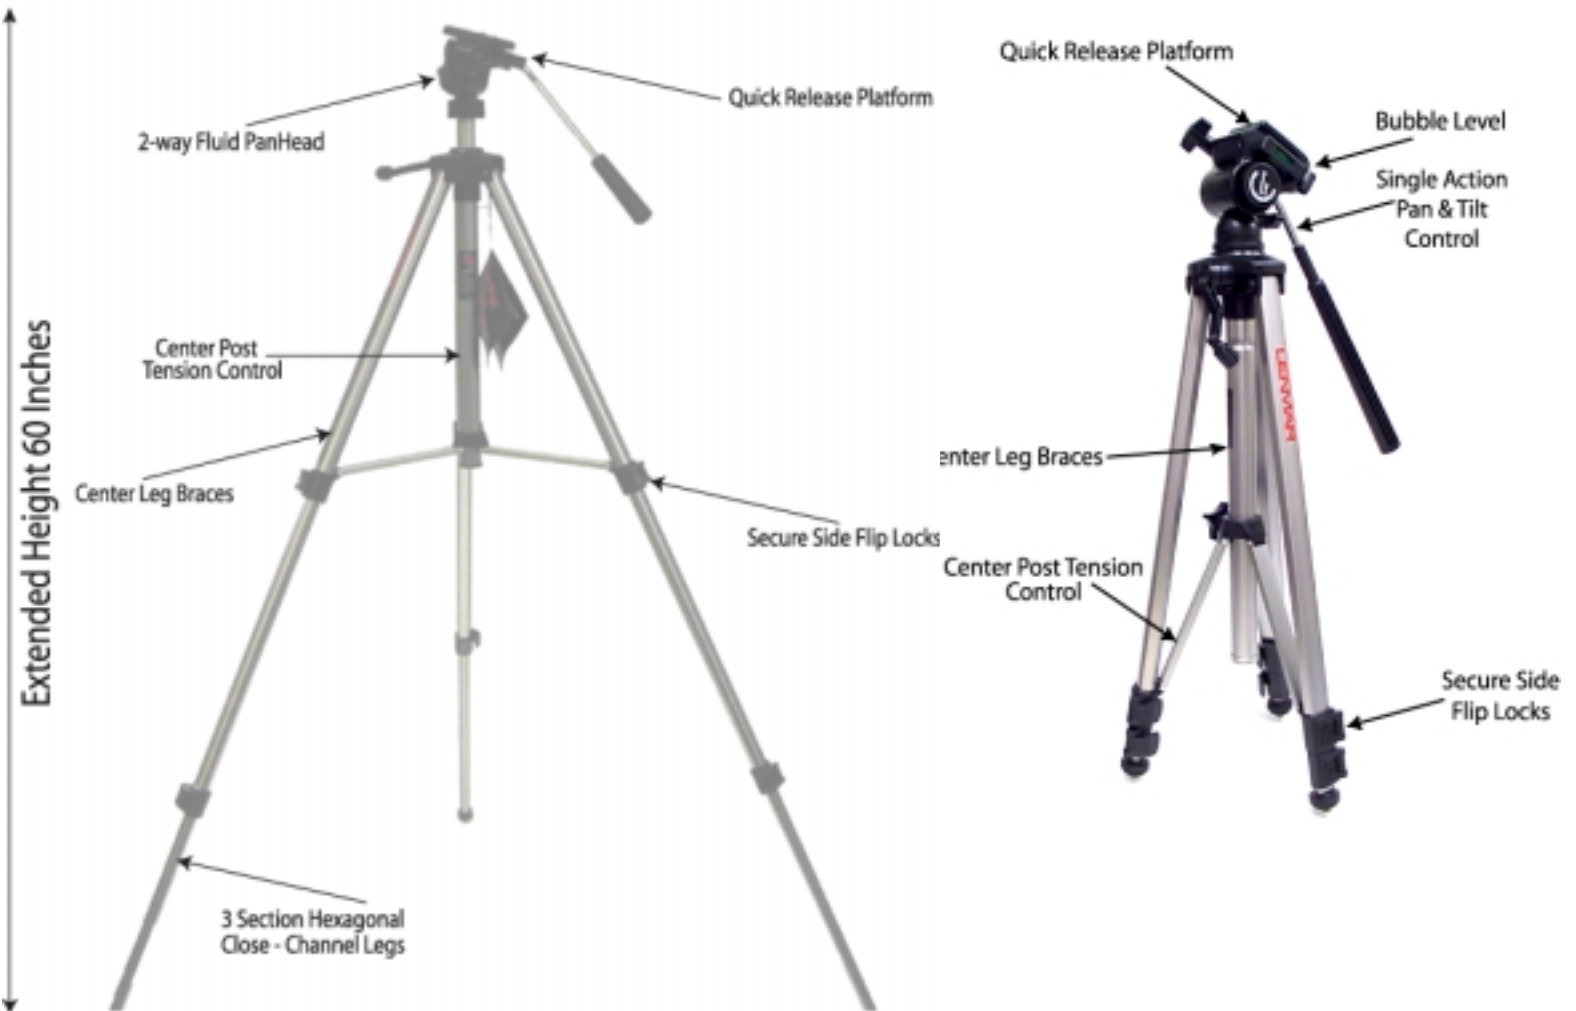

TXB46 / TXB75

A stand for better videos

The Softpan3 was designed for ultimate Camcorder performance. Featuring a 2-way fluid head with bubble level, the Softpan3 lets you pan and tilt smoothly in one single action. The center post is also tension – adjustable to allow for smooth camera elevation without the jitters. And if you want to catch some action away from the tripod, just detach the quick release mounting platform and take the camcorder without the rest of the tripod.

Note: The extended height of TXB46 is 56.5"

Free Manuals Download Website

<http://myh66.com>

<http://usermanuals.us>

<http://www.somanuals.com>

<http://www.4manuals.cc>

<http://www.manual-lib.com>

<http://www.404manual.com>