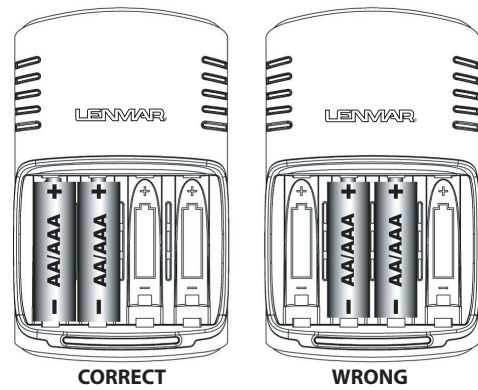

### Charging Instructions

1. The battery compartment will fit either AA or AAA size batteries. If you are charging AAA size batteries, use the lower set of contacts at the bottom of the charger and if you are charging AA size, use the upper set of contacts. Insert either 2 or 4 AA or AAA batteries into the charger. **When charging 2 AA or AAA cells only, place them in the two charging locations on the left (see fig. 1). Do not mix AA and AAA batteries when charging.**

Fig. 1- Charging 2 cells only

2. Flip out the AC prongs, built into the back of the charger, and plug into any available 100-240VAC outlet. The built-in switching power supply will adjust automatically. When using overseas, a proper plug adapter may be required. The Red Power indicator will light showing the unit has proper power and the Green Charge indicator will begin flashing continuously.