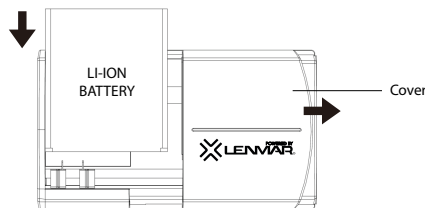

Package Contents

BCULI374, USB charging cable and user manual

Installing the Lithium-Ion Battery

Slide the cover to the right and insert the battery to be charged in about ¼ inch from the adjusting contacts. Separate them so they align with the positive and negative contacts of the battery. Polarity is auto sensing so no need to worry about connecting it backwards. Once the contacts are aligned with the battery contacts gently slide the battery down until it makes contact with the charger contacts.