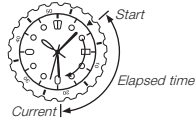

Operation Guide ANA(C3HD-2)

CASIO®

- Your watch may differ somewhat from the one shown in the illustration.

Crown Operations

Some water-resistant models (100 meters, 200 meters) have a screw-in crown. When you need to perform a crown operation, rotate it towards you to unscrew it. Then pull the crown out. Avoid applying undue force when pulling. The watch loses its water resistance while the crown is unscrewed. After performing a crown operation, fully screw the crown back in.

If your watch has a rotary bezel...

You can rotate the bezel to align its ▼ mark with the minute hand. Then you will be able to tell how much time has elapsed since aligning the ▼ mark.

Specifications

Module No.	Accuracy at normal temperature (per month)	Battery type	Battery life
5507	±20 seconds	SR927SW	Approx. 3 years
5532	±20 seconds	SR626SW	Approx. 3 years
5651	±20 seconds	SR621SW	Approx. 3 years

Specifications are subject to change without notice.

To adjust the time setting

When the second hand is at 12 o'clock, pull the **Crown** out to Click 2.

Rotate the **Crown** to change the time setting.

Push the **Crown** back in on a time signal to resume timekeeping.