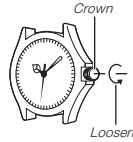

Operation Guide ANA(C3HD-2)

CASIO®

- Your watch may differ somewhat from the one shown in the illustration.

Crown Operations

Some water-resistant models (100 meters, 200 meters) have a screw-in crown. When you need to perform a crown operation, rotate it towards you to unscrew it. Then pull the crown out. Avoid applying undue force when pulling. The watch loses its water resistance while the crown is unscrewed. After performing a crown operation, fully screw the crown back in.

If your watch has a rotary bezel...

You can rotate the bezel to align its ▼ mark with the minute hand. Then you will be able to tell how much time has elapsed since aligning the ▼ mark.

Specifications

Module No.	Accuracy at normal temperature (per month)	Battery type	Battery life
5507	±20 seconds	SR927SW	Approx. 3 years
5532	±20 seconds	SR626SW	Approx. 3 years
5651	±20 seconds	SR621SW	Approx. 3 years

Specifications are subject to change without notice.

To adjust the time setting

When the second hand is at 12 o'clock, pull the **Crown** out to Click 2.

Rotate the **Crown** to change the time setting.

Push the **Crown** back in on a time signal to resume timekeeping.