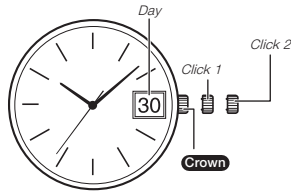

Operation Guide ANA(C3HD-2)

CASIO®

- Your watch may differ somewhat from the one shown in the illustration.

Crown Operations

Some water-resistant models (100 meters, 200 meters) have a screw-in crown. When you need to perform a crown operation, rotate it towards you to unscrew it. Then pull the crown out. Avoid applying undue force when pulling. The watch loses its water resistance while the crown is unscrewed. After performing a crown operation, fully screw the crown back in.

If your watch has a rotary bezel...

You can rotate the bezel to align its ▼ mark with the minute hand. Then you will be able to tell how much time has elapsed since aligning the ▼ mark.

Specifications

Module No.	Accuracy at normal temperature (per month)	Battery type	Battery life
5507	±20 seconds	SR927SW	Approx. 3 years
5532	±20 seconds	SR626SW	Approx. 3 years
5651	±20 seconds	SR621SW	Approx. 3 years

Specifications are subject to change without notice.

To adjust the time setting

When the second hand is at 12 o'clock, pull the **Crown** out to Click 2.

Rotate the **Crown** to change the time setting.

Push the **Crown** back in on a time signal to resume timekeeping.

Pull the **Crown** out to Click 1.

Rotate the **Crown** towards you to set the day.

Push the **Crown** back in.

Note

- The day setting uses a 31-day month. Make adjustments for months of shorter lengths.
- Avoid changing the day setting between the hours of 9 p.m. and 1 a.m. Otherwise, the day setting may not change correctly at midnight.