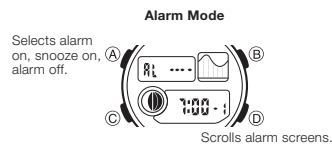

Switches between TIDE/MOON screens.

- Scrolls hour forward (TIDE screen).
- Scrolls day forward (MOON screen).

- (A) (at least 1 second): Time, date setting screen
- (A): Home Site Data Setting Screen
- (C): Cycles between UTC differential, longitude, east longitude/west longitude, lunital interval hours, lunital interval minutes.
- (D), (B): Change selected setting.
- (A): Exits setting screen.

- (A) (at least 1 second): Date setting screen
- (C): Selects year, month, or day.
- (D), (B): Change selected setting.
- (A): Exits setting screen.

E-8

E-9

- (A) (at least 1 second while start time displayed): Start time setting screen
- (C): Selects hours, minutes, auto repeat (on/off).
- (D), (B): Change selected setting.
- (D): Auto-repeat on/off
- (A): Exits setting screen.

- (A) (at least 1 second): Alarm time setting screen
- (C): Selects hour, minute, month, day.
- (D), (B): Change selected setting.
- (A): Exits setting screen.

E-10

E-11

- (A) (at least 1 second): Dual Time setting screen
- (C): Selects DST, hour, minute.
- (D): DST setting
- (D), (B): Change selected setting.
- (A): Exits setting screen.