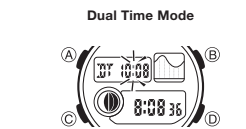

- (A) (at least 1 second): Date setting screen
- (C): Selects year, month, or day.
- (D), (B): Change selected setting.
- (A): Exits setting screen.

E-8

E-9

- (A) (at least 1 second while start time displayed): Start time setting screen
- (C): Selects hours, minutes, auto repeat (on/off).
- (D), (B): Change selected setting.
- (D): Auto-repeat on/off
- (A): Exits setting screen.

- (A) (at least 1 second): Alarm time setting screen
- (C): Selects hour, minute, month, day.
- (D), (B): Change selected setting.
- (A): Exits setting screen.

E-10

E-11

- (A) (at least 1 second): Dual Time setting screen
- (C): Selects DST, hour, minute.
- (D): DST setting
- (D), (B): Change selected setting.
- (A): Exits setting screen.