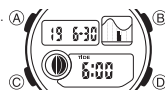

Moon/Tide Data Mode

Switches between TIDE/MOON screens.

- Scrolls hour forward (TIDE screen).
- Scrolls day forward (MOON screen).

- (A) (at least 1 second): Time, date setting screen
- (A): Home Site Data Setting Screen
- (C): Cycles between UTC differential, longitude, east longitude/west longitude, lunital interval hours, lunital interval minutes.
- (D), (B): Change selected setting.
- (A): Exits setting screen.

- (A) (at least 1 second): Date setting screen
- (C): Selects year, month, or day.
- (D), (B): Change selected setting.
- (A): Exits setting screen.

E-8

E-9