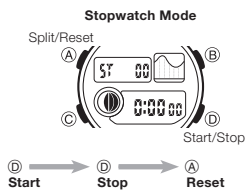

- (A) (at least 1 second while start time displayed): Start time setting screen
- (C): Selects hours, minutes, auto repeat (on/off).
- (D), (B): Change selected setting.
- (D): Auto-repeat on/off
- (A): Exits setting screen.

- (A) (at least 1 second): Alarm time setting screen
- (C): Selects hour, minute, month, day.
- (D), (B): Change selected setting.
- (A): Exits setting screen.

E-10

E-11