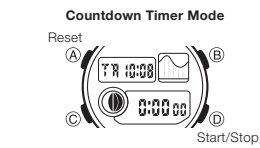

- (A) (at least 1 second while start time displayed): Start time setting screen
- (C): Selects hours, minutes, auto repeat (on/off).
- (D), (B): Change selected setting.
- (D): Auto-repeat on/off
- (A): Exits setting screen.

- (A) (at least 1 second): Alarm time setting screen
- (C): Selects hour, minute, month, day.
- (D), (B): Change selected setting.
- (A): Exits setting screen.

E-10

E-11