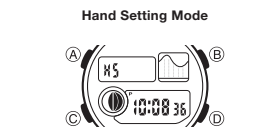

- (A) (at least 1 second): Date setting screen
- (C): Selects year, month, or day.
- (D), (B): Change selected setting.
- (A): Exits setting screen.

E-8

E-9

- (A) (at least 1 second while start time displayed): Start time setting screen
- (C): Selects hours, minutes, auto repeat (on/off).
- (D), (B): Change selected setting.
- (D): Auto-repeat on/off
- (A): Exits setting screen.

- (A) (at least 1 second): Alarm time setting screen
- (C): Selects hour, minute, month, day.
- (D), (B): Change selected setting.
- (A): Exits setting screen.

E-10

E-11

- (A) (at least 1 second): Dual Time setting screen
- (C): Selects DST, hour, minute.
- (D): DST setting
- (D), (B): Change selected setting.
- (A): Exits setting screen.