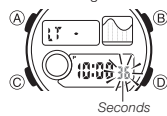

1. In the Timekeeping Mode, hold down (A) until the seconds start to flash, which indicates the setting screen.

2. Press (C) to move the flashing in the sequence shown below to select the other settings.