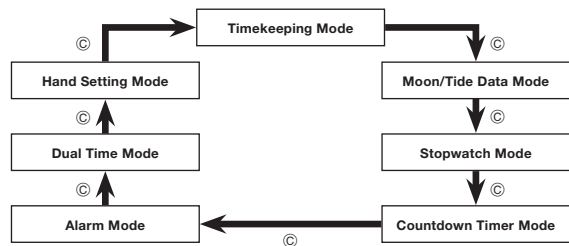

1. In the Timekeeping Mode, hold down (A) until the seconds start to flash, which indicates the setting screen.

2. Press (C) to move the flashing in the sequence shown below to select the other settings.

E-4

E-5

3. Use (B) and (D) to change the selected setting.

Screen	To do this:	Do this:
36	Reset the seconds to 00	Press (C).
ON / OF	Toggle between Daylight Saving Time (ON) and Standard Time (OF)	
10:00	Change the hour or minutes	Use (D) (+) and (B) (-).
20 19	Change the year	
6-30	Change the month or day	

4. Press (A) twice to exit the setting screen.

Mode Selection and Operations

- Press (C) to cycle between modes.

E-6

E-7

Timekeeping Mode

Switches between 12-/24-hour time.

Moon/Tide Data Mode