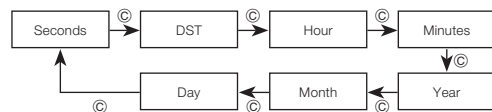

Contents

Configuring Home City, Time and Date Settings..... E-4
 Mode Selection and Operations E-7
 Specifications..... E-14

E-2

E-3

Configuring Home City, Time and Date Settings

- Configure Home City and summer time settings first. After that, configure time and date settings.

1. In the Timekeeping Mode, hold down (A) until the seconds start to flash, which indicates the setting screen.

2. Press (C) to move the flashing in the sequence shown below to select the other settings.