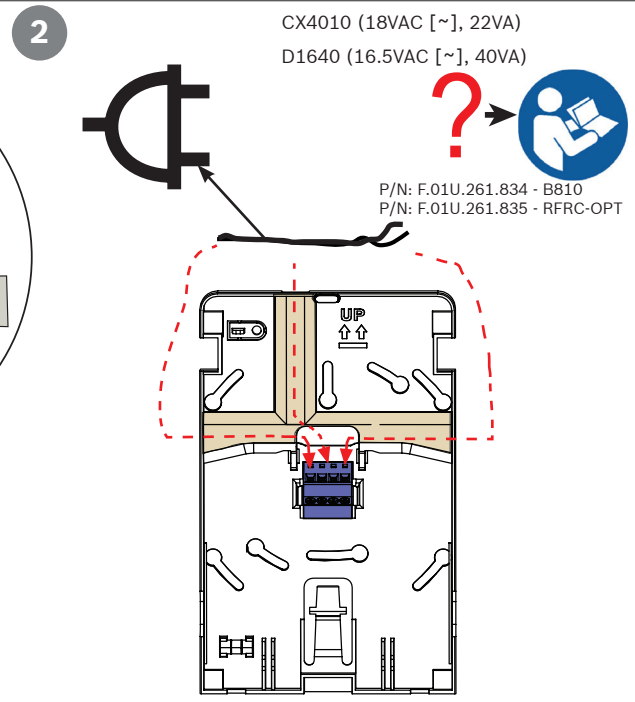

RADION repeater
RFRP/RFRP-A

Installation Guide

UL - only model RFRP-A is evaluated by UL
UL1023: Standard for Household Burglar-Alarm System Units
UL1076: Standard for Proprietary Burglar Alarm Units and Systems
UL1610: Standard for Central-Station Burglar-Alarm Units
UL365: Standard for Police Connected Burglar Alarm Units and System
UL609: Standard for Local Burglar Alarm Units and Systems
UL636: Standard for Holdup Alarm Units and Systems
UL985: Standard for Household Fire Warning System Units

FCC, Part 15

Industry Canada (IC)

Classified to ANSI/SIA CP01-2010