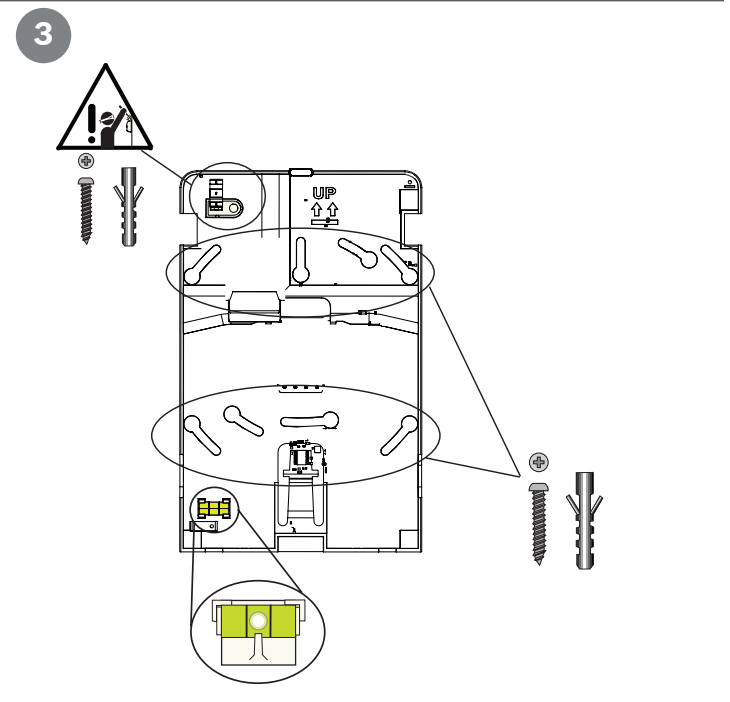

RADION repeater
RFRP/RFRP-A

Installation Guide

UL - only model RFRP-A is evaluated by UL
UL1023: Standard for Household Burglar-Alarm System Units
UL1076: Standard for Proprietary Burglar Alarm Units and Systems
UL1610: Standard for Central-Station Burglar-Alarm Units
UL365: Standard for Police Connected Burglar Alarm Units and System
UL609: Standard for Local Burglar Alarm Units and Systems
UL636: Standard for Holdup Alarm Units and Systems
UL985: Standard for Household Fire Warning System Units

FCC, Part 15

Industry Canada (IC)

Classified to ANSI/SIA CP01-2010