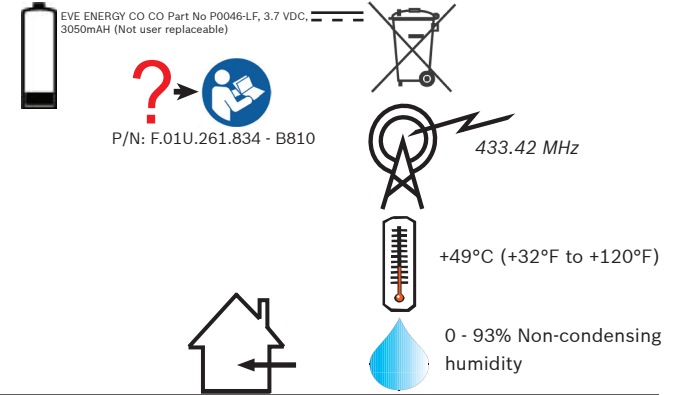

RADION repeater
RFRP/RFRP-A

Installation Guide

UL - only model RFRP-A is evaluated by UL
UL1023: Standard for Household Burglar-Alarm System Units
UL1076: Standard for Proprietary Burglar Alarm Units and Systems
UL1610: Standard for Central-Station Burglar-Alarm Units
UL365: Standard for Police Connected Burglar Alarm Units and System
UL609: Standard for Local Burglar Alarm Units and Systems
UL636: Standard for Holdup Alarm Units and Systems
UL985: Standard for Household Fire Warning System Units

FCC, Part 15

Industry Canada (IC)

Classified to ANSI/SIA CP01-2010