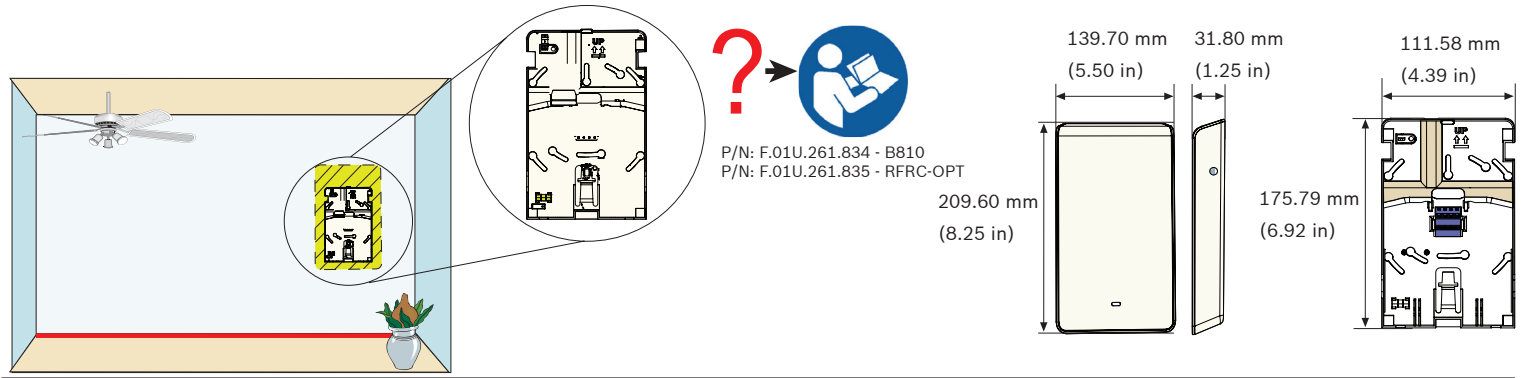

RADION repeater
RFRP/RFRP-A

Installation Guide

UL - only model RFRP-A is evaluated by UL
 UL1023: Standard for Household Burglar-Alarm System Units
 UL1076: Standard for Proprietary Burglar Alarm Units and Systems
 UL1610: Standard for Central-Station Burglar-Alarm Units
 UL365: Standard for Police Connected Burglar Alarm Units and System
 UL609: Standard for Local Burglar Alarm Units and Systems
 UL636: Standard for Holdup Alarm Units and Systems
 UL985: Standard for Household Fire Warning System Units