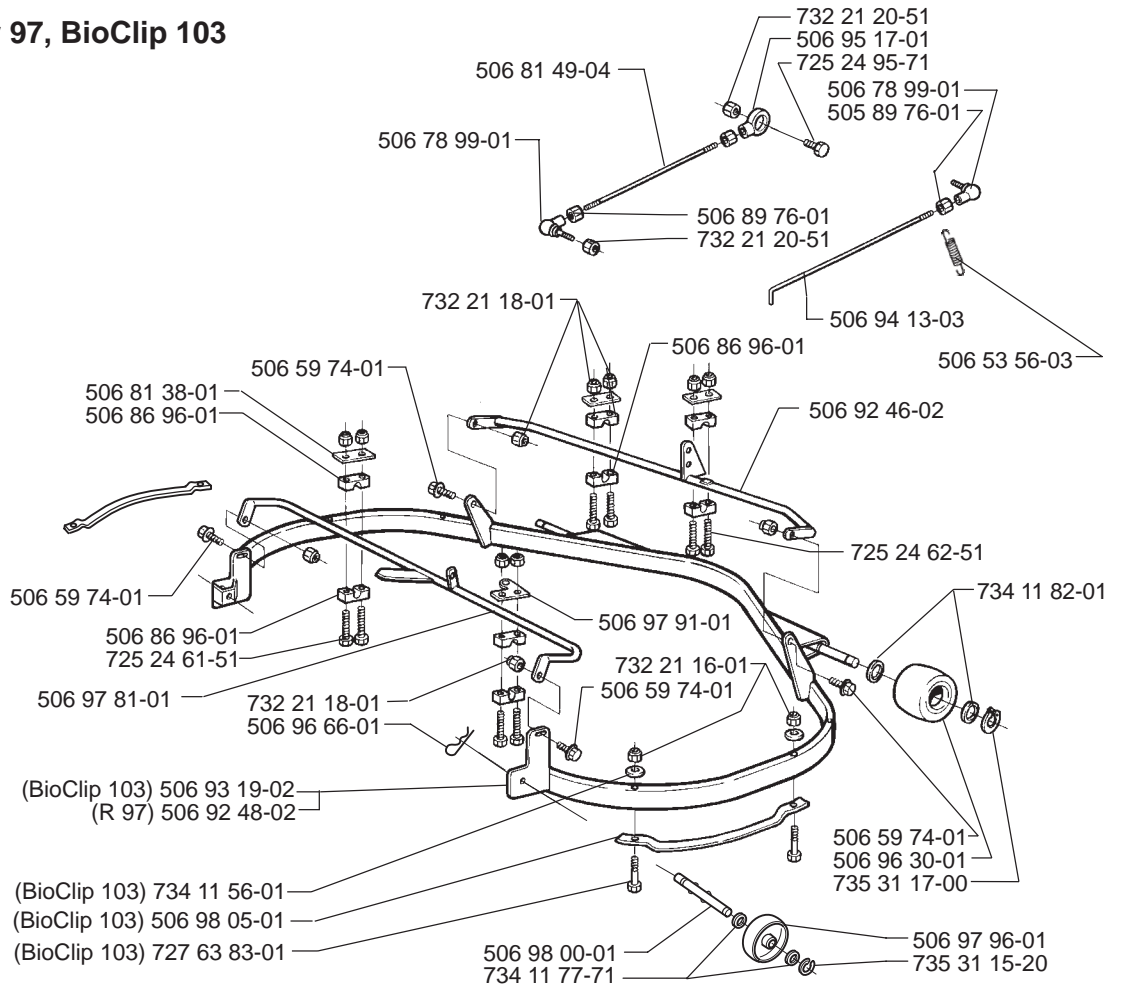

D

15,5 hp B & S Diamond plus

xxx xx xx-xx = New part

E

xxx xx xx-xx = New part

G

xxx xx xx-xx = New part

F

xxx xx xx-xx = New part

C

xxx xx xx-xx = New part

K

X BioClip 90

xxx xx xx-xx = New part

T Rear 97, BioClip 103

V Side 97

Side 97

Correction: 732 21 18-01
725 24 49-51 724 24 49-51
724 24 53-51

Correction:
725 24 53-51

xxx xx xx-xx = New part

S

*compl 506 75 11-07 (a)
 *compl 506 75 11-06 (b)

BioClip 103

(a) = Yttre. Outer. Exterieur. Äusser. Ulko.
 (b) = Mitten. Center. Centre. Zentrum. Keski.