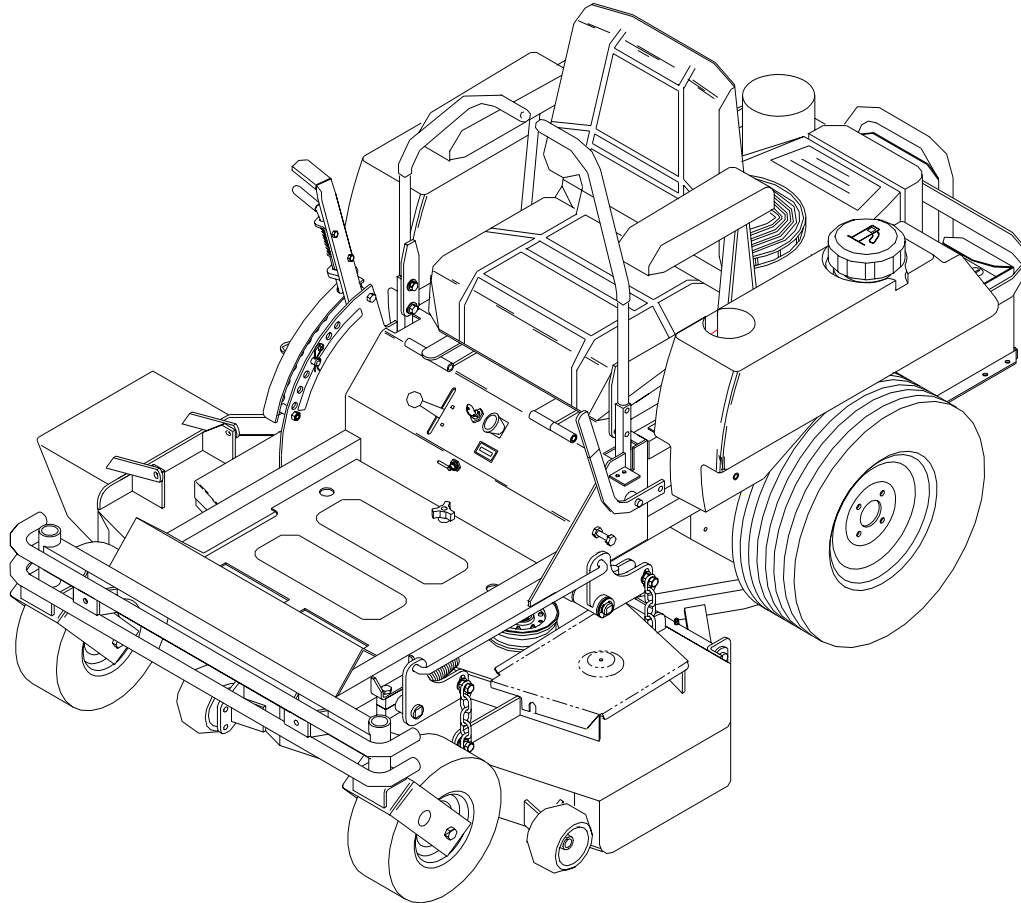

Husqvarna

Parts manual

Models:

968999157 / ZTHKH4818A
968999158 / ZTHKH4820A
968999168 / ZTHKW4818A
968999169 / ZTHKW4821A
968999170 / ZTHQL4218A
968999172 / ZTHQL4221A

CONTENTS

SECTION PAGE	
HYDRAULIC ASSEMBLY	4 & 5
DECK LIFT ASSEMBLY	6 & 7
FRAME ASSEMBLY	8 & 9
SEAT ASSEMBLY	10
ENGINE ASSEMBLY	11
MOTION CONTROL ASSEMBLY	12 & 13
PARK BRAKE ASSEMBLY	14 & 15
48" DECK ASSEMBLY	16 & 17
42" DECK ASSEMBLY	18 & 19
WIRING ASSEMBLIES	20 & 21
DECAL ASSEMBLY	22

NOTE: ALL FASTENERS ARE GRADE 5 UNLESS OTHERWISE SPECIFIED.

HYDRAULIC ASSEMBLY

HYDRAULIC ASSEMBLY

ITEM	PART NO.	QTY.	DESCRIPTION
1.	539990072..	2	HCS 1/4C X 5/8
2.	539990052..	2	1/4" LOCKWASHER
3.	539101238..	3	F6801-6-6-0 90 DEG. ELBOW
4.	539103316..	1	F6400-6-6-0 STRAIGHT FITTING
5.	539101165..	1	FILTER HEAD
6.	539102606..	1	FILTER
7.	539103318..	1	RIGHT OUTSIDE TUBE
8.	539103319..	1	RIGHT INSIDE TUBE
9.	539103320..	1	LEFT INSIDE TUBE
10.	539103321..	1	LEFT OUTSIDE TUBE
11.	539103314..	1	SUCTION TEE ASSEMBLY
12.	539103315..	1	RETURN TEE ASSEMBLY
13.	539101236..	2	F6400-6-4-0 STRAIGHT FITTING
14.	539101237..	8	F6400-8-8-0 STRAIGHT FITTING
15.	539103326..	1	TANK HOSE
16.	539103336..	1	TANK, HYDRAULIC
17.	539101202..	1	HYDRAULIC CAP
18.	539103247..	1	SEAT LANYARD
19.	539990761..	4	NUT 1/4C CENTERLOCK
20.	539990598..	8	WASHER 1/4 FLAT
21.	539990548..	4	HCS 1/4C X 1
22.	539101111 ..	2	PUMP
23.	539102705..	2	WHEEL MOTOR
	539103664..	1	SEAL KIT